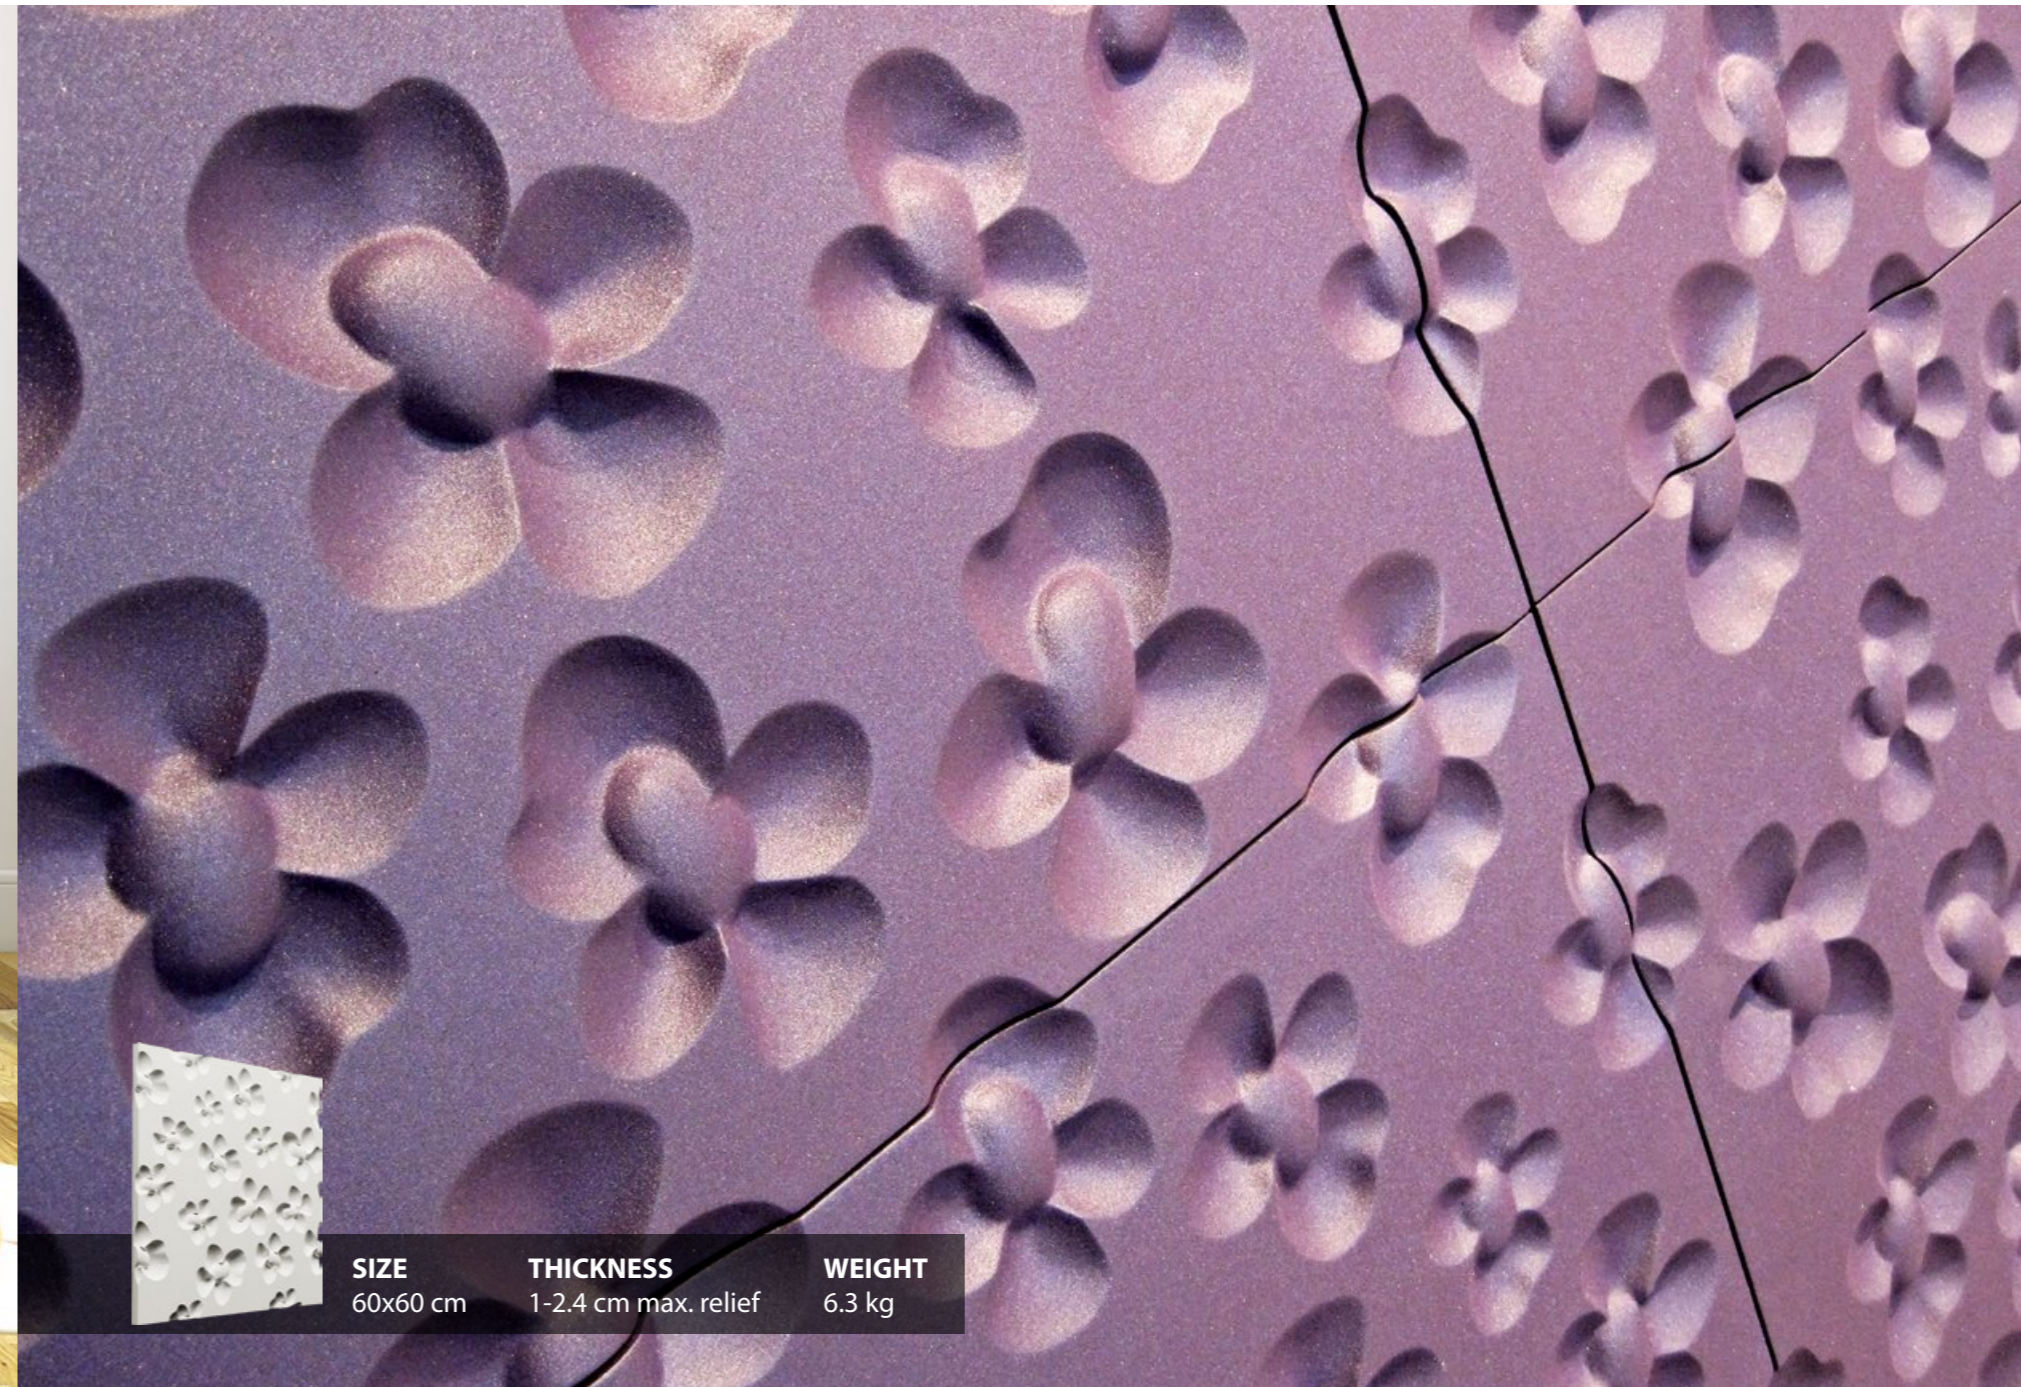

SIZE 60x60 cm	THICKNESS 1-2.4 cm max. relief	WEIGHT 6.3 kg