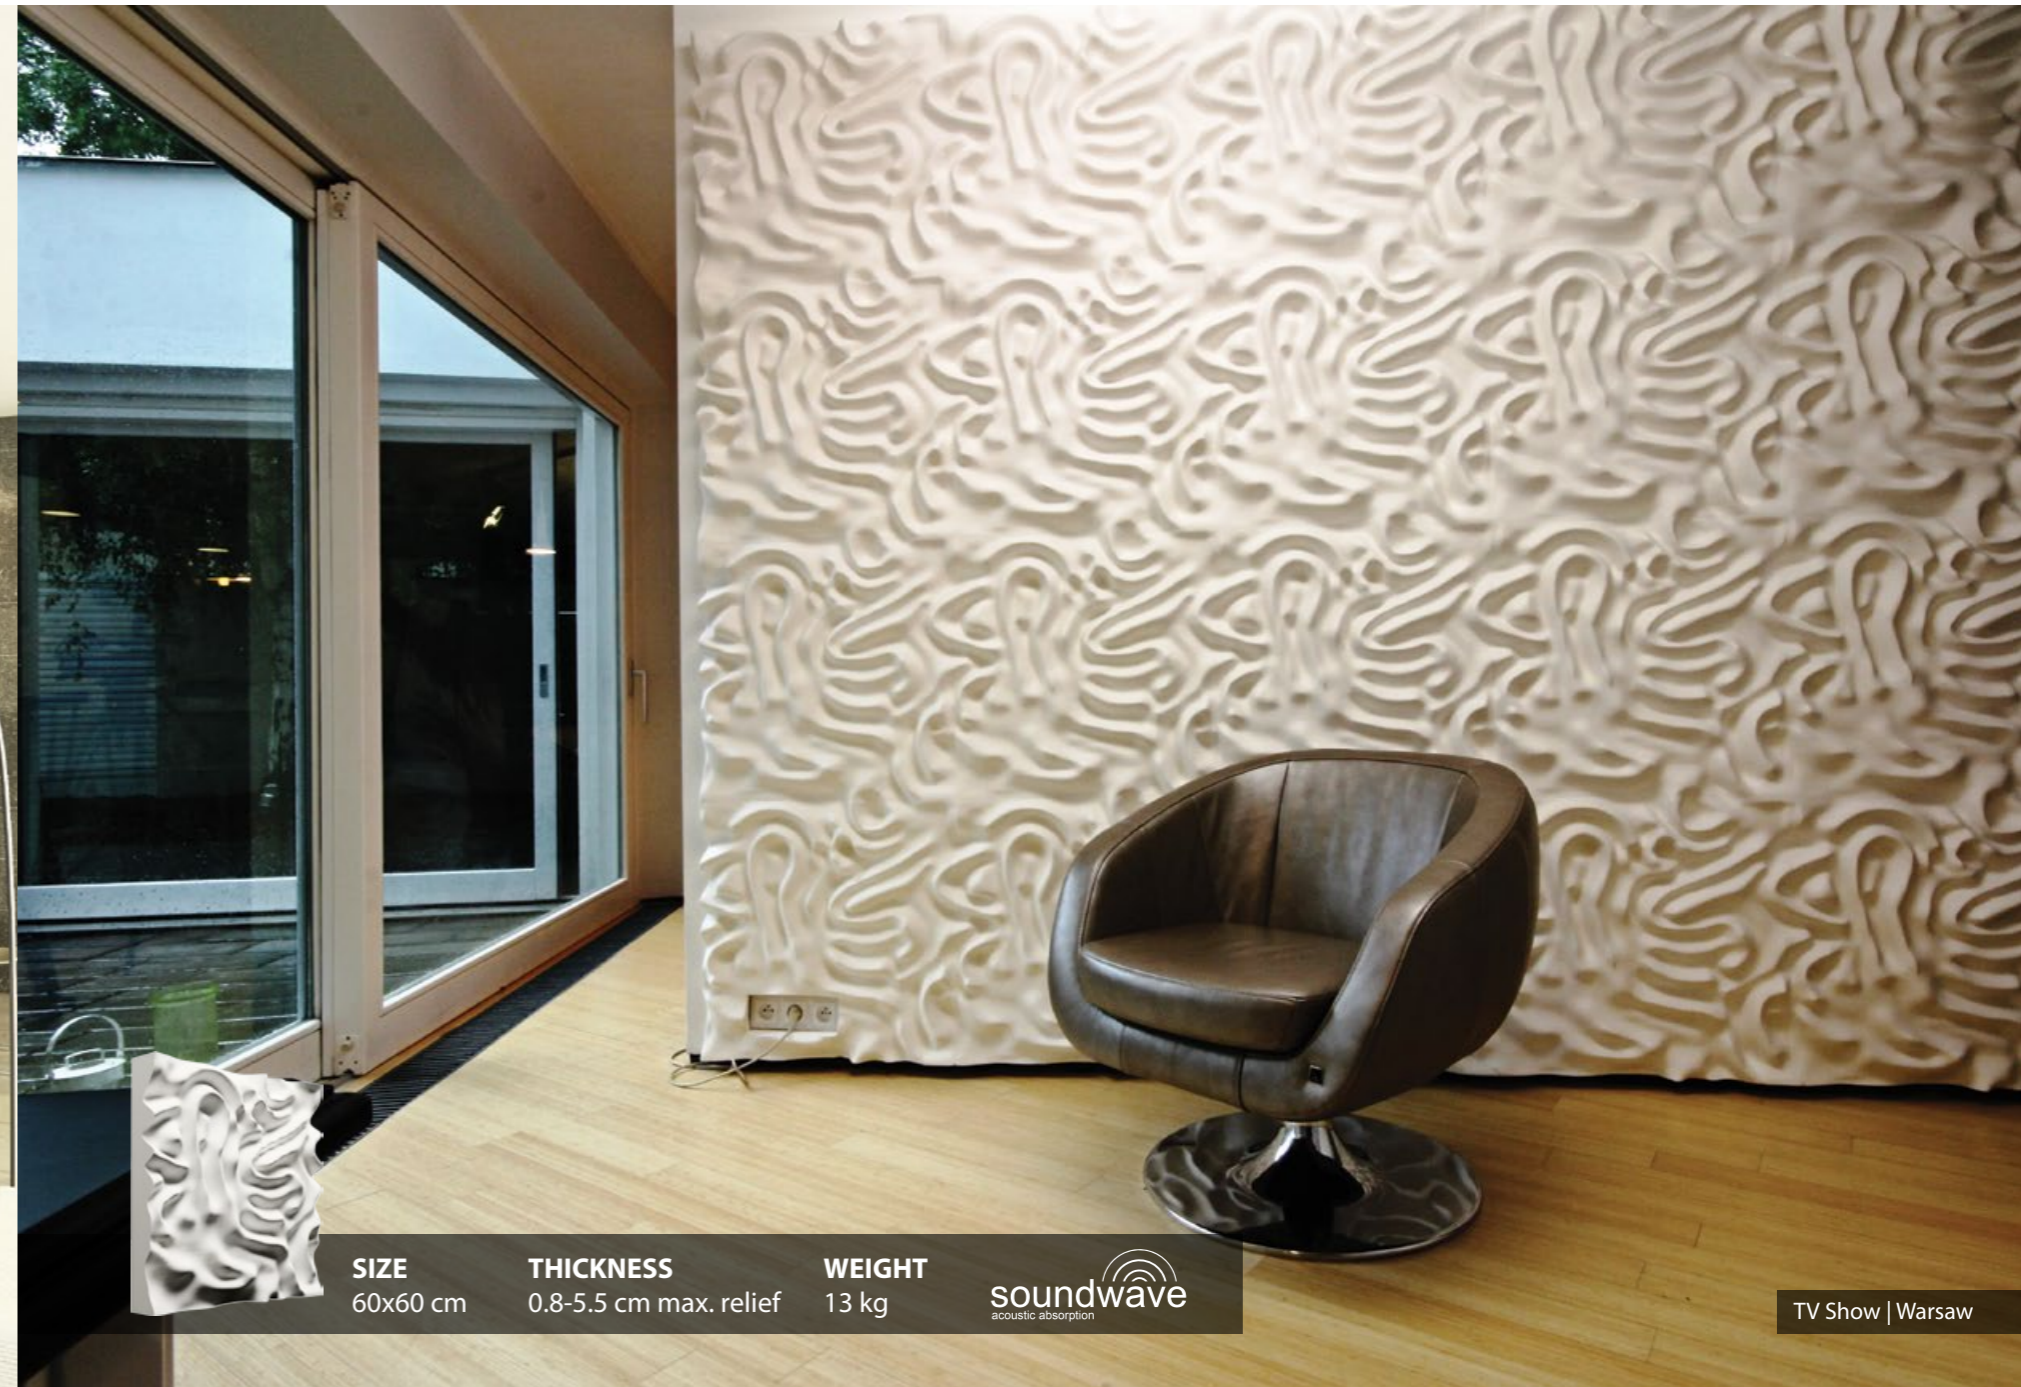

SIZE
60x60 cm

THICKNESS
0.8-5.5 cm max. relief

WEIGHT
13 kg