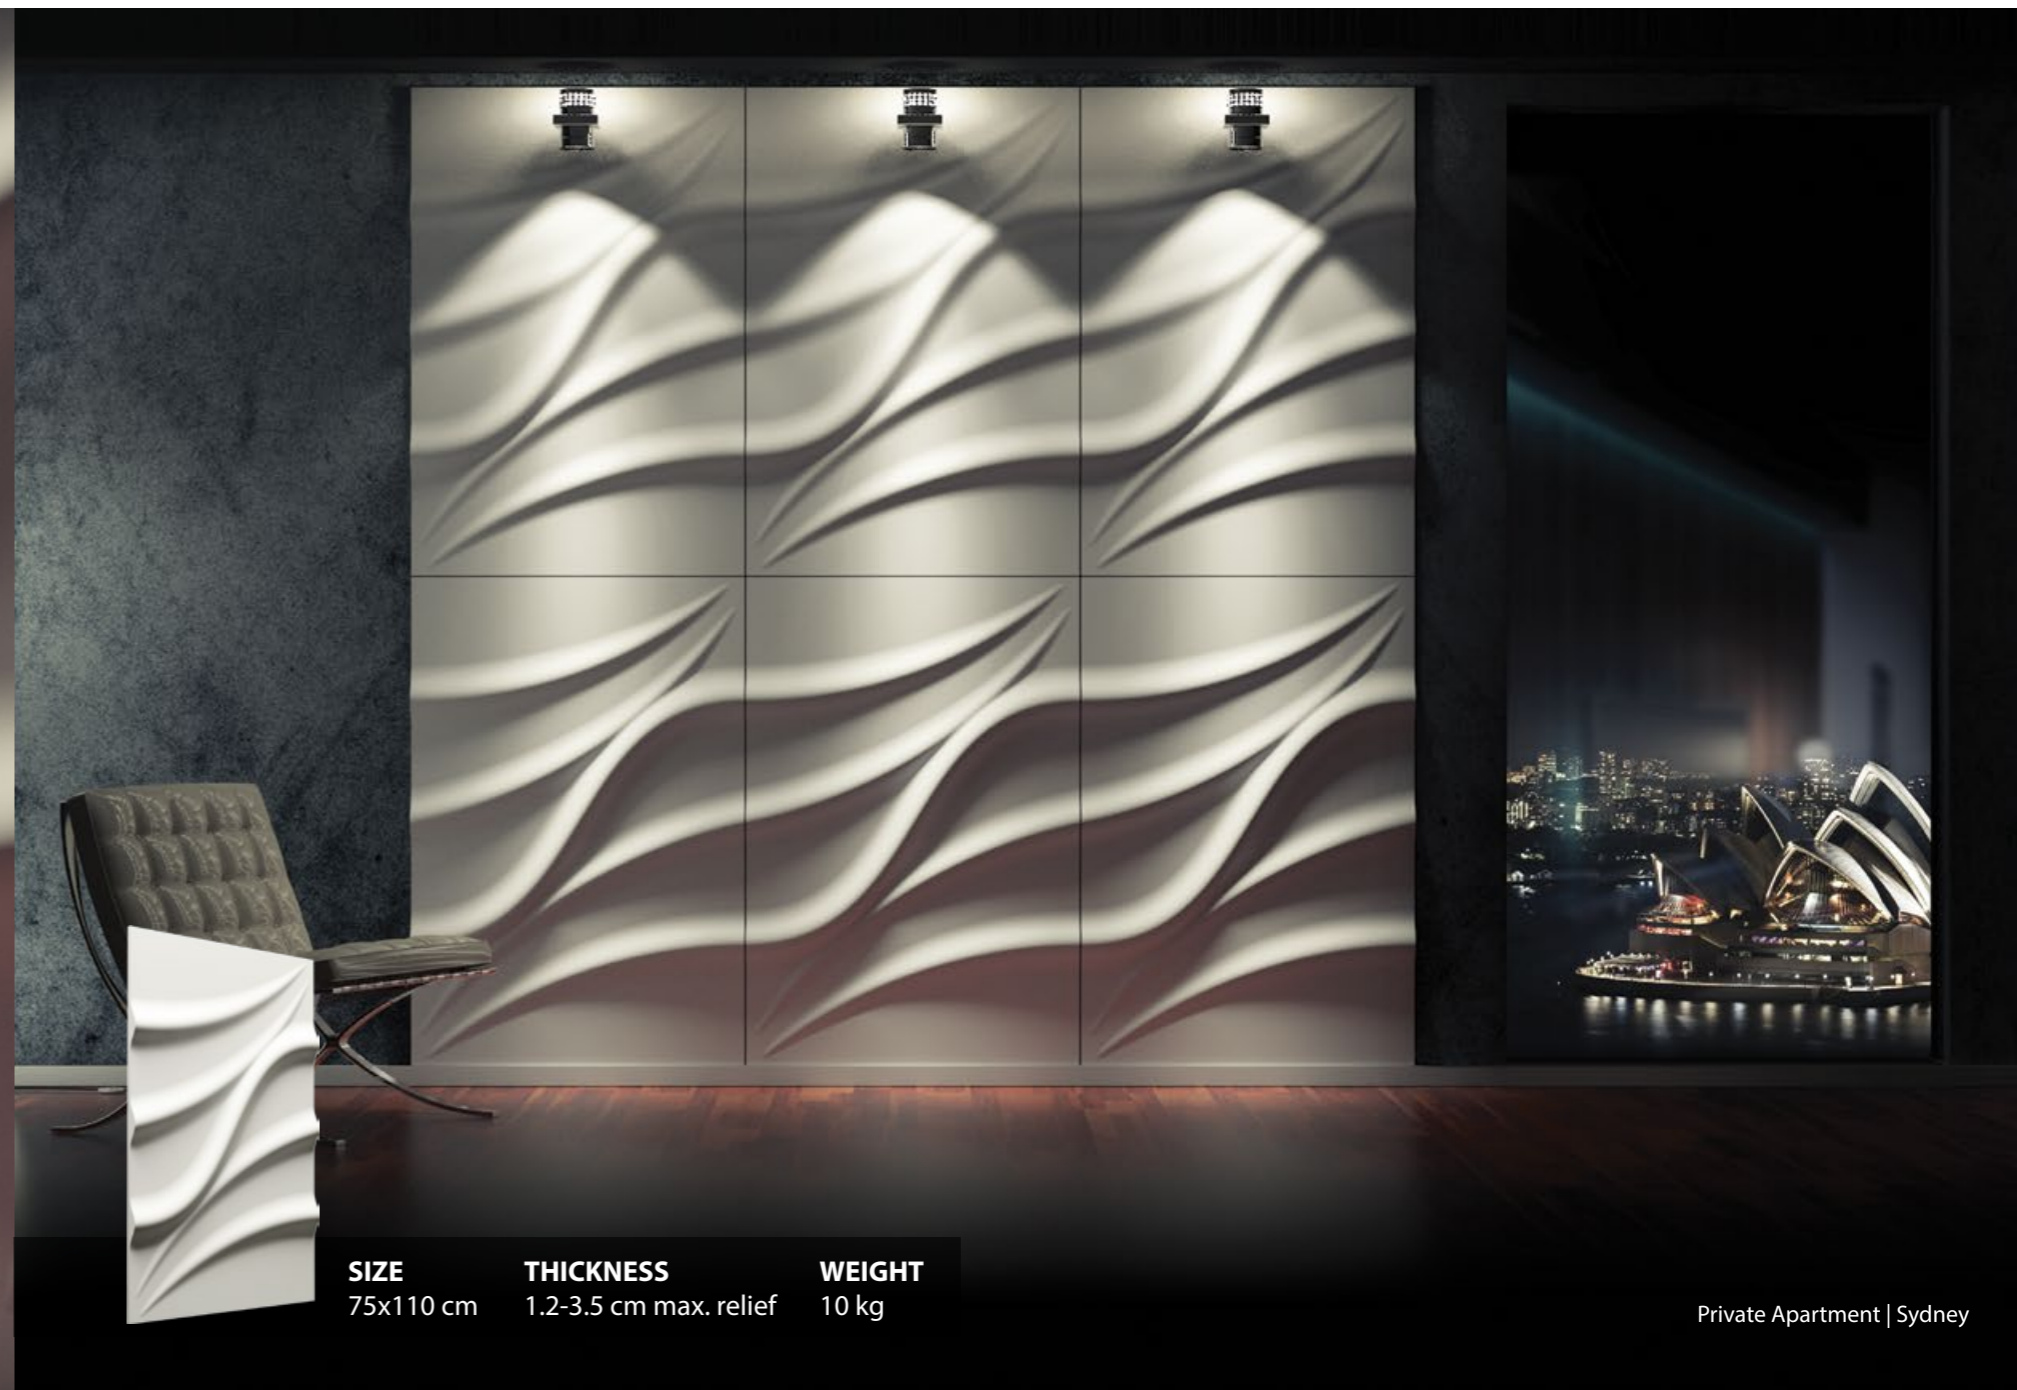

<b>SIZE</b>	<b>THICKNESS</b>	<b>WEIGHT</b>
60x60 cm	1-1.7 cm max. relief	3.2 kg

Apartment | New York

<b>SIZE</b>	<b>THICKNESS</b>	<b>WEIGHT</b>
60x60 cm	1-3.5 cm max. relief	6.1 kg

<b>SIZE</b>	<b>THICKNESS</b>	<b>WEIGHT</b>
60x100 cm	0.6-1.5 cm max. relief	6.7 kg