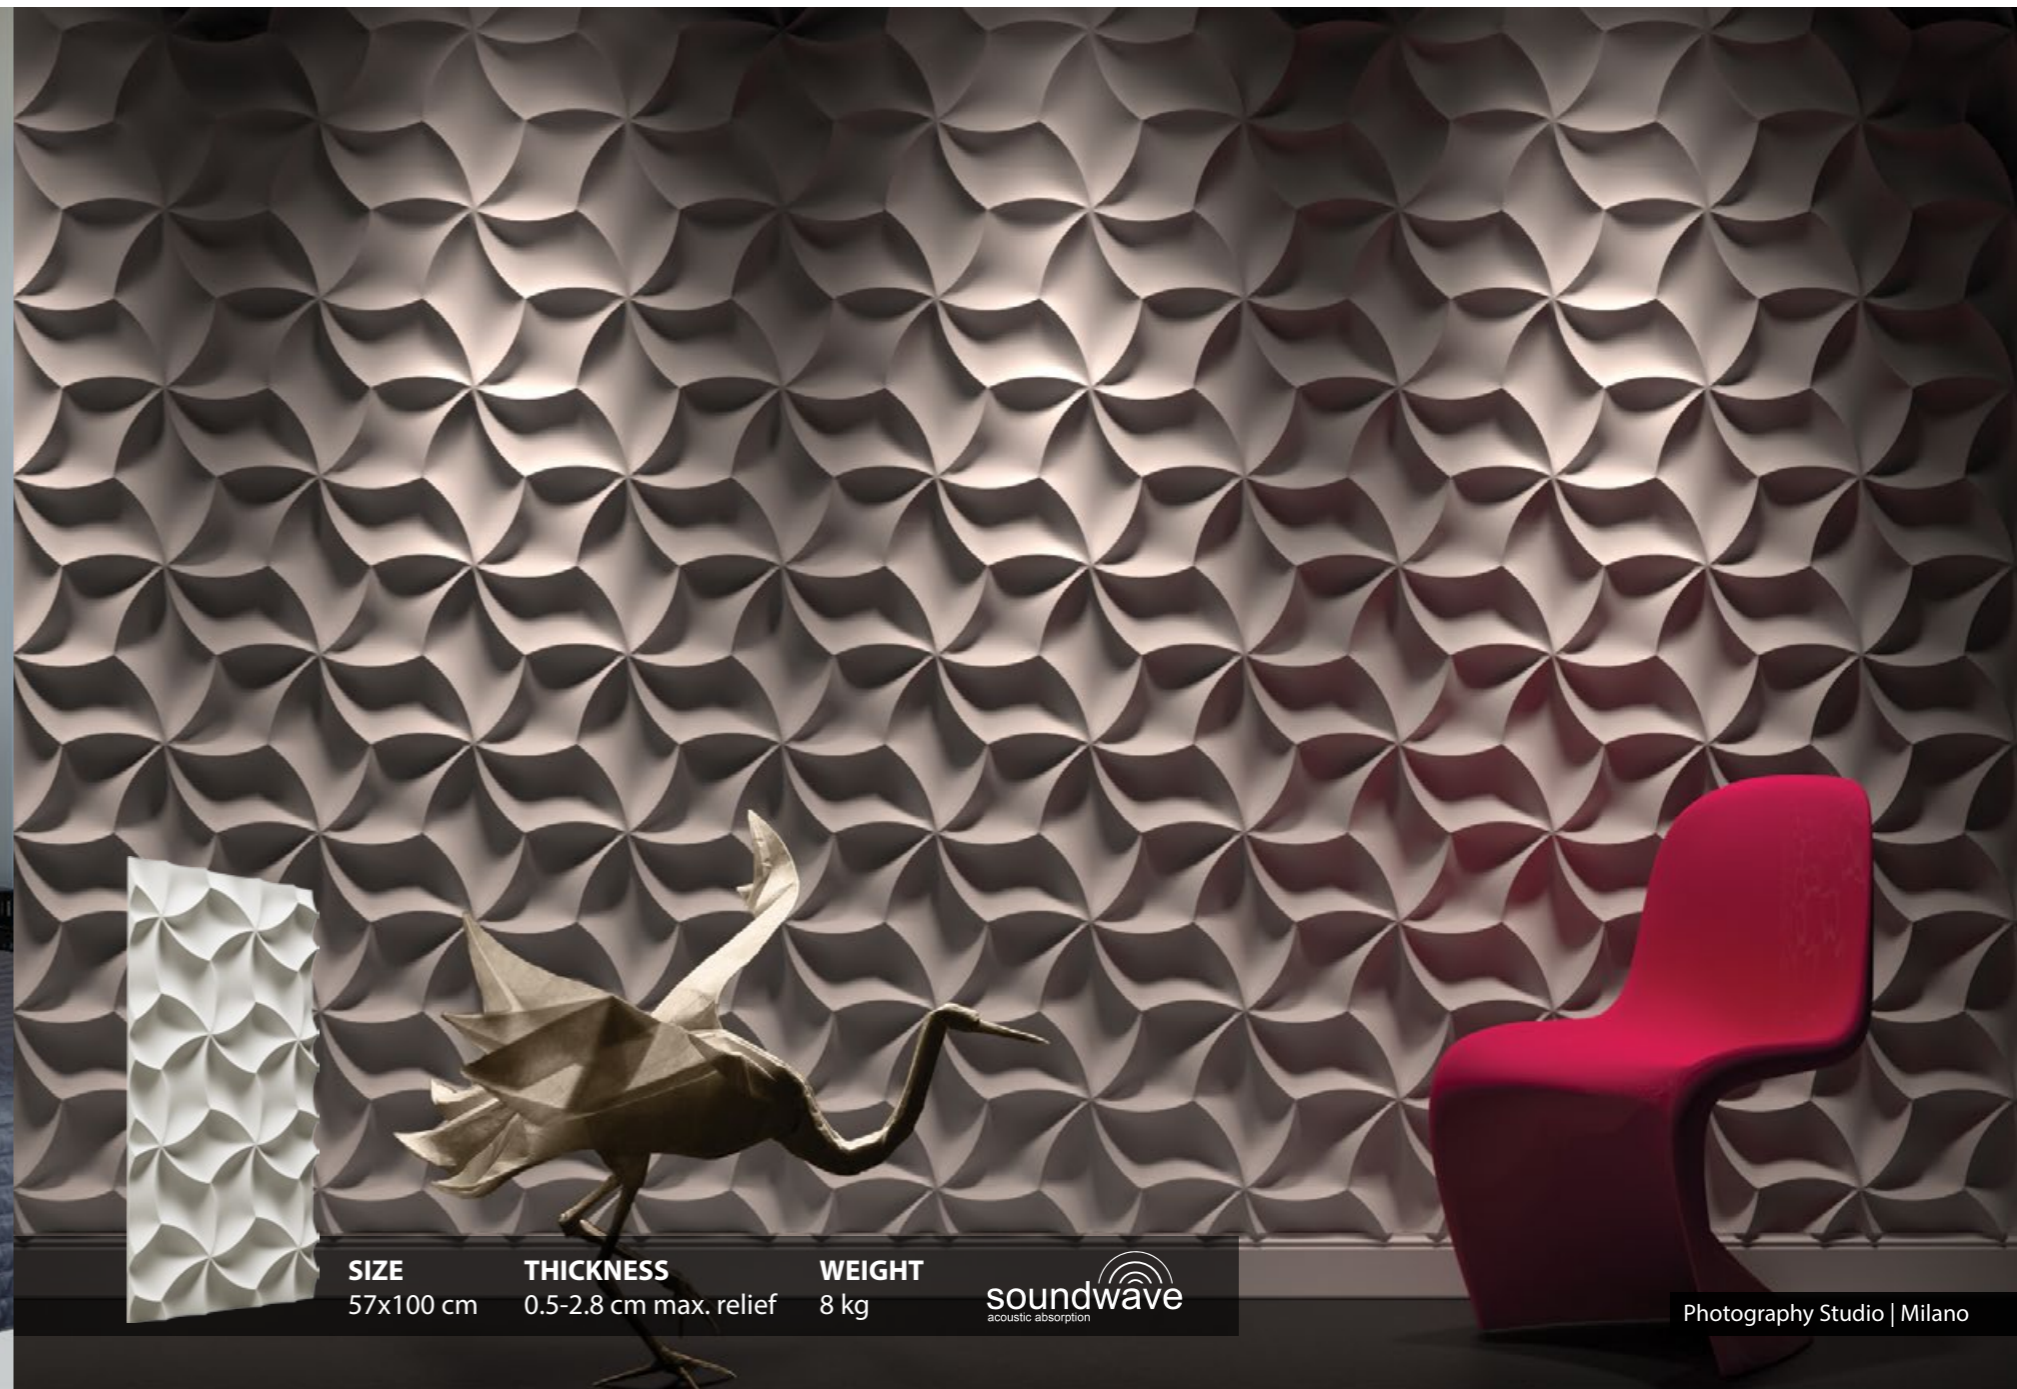

SIZE
57x100 cm

THICKNESS
0.5-2.8 cm max. relief

WEIGHT
8 kg