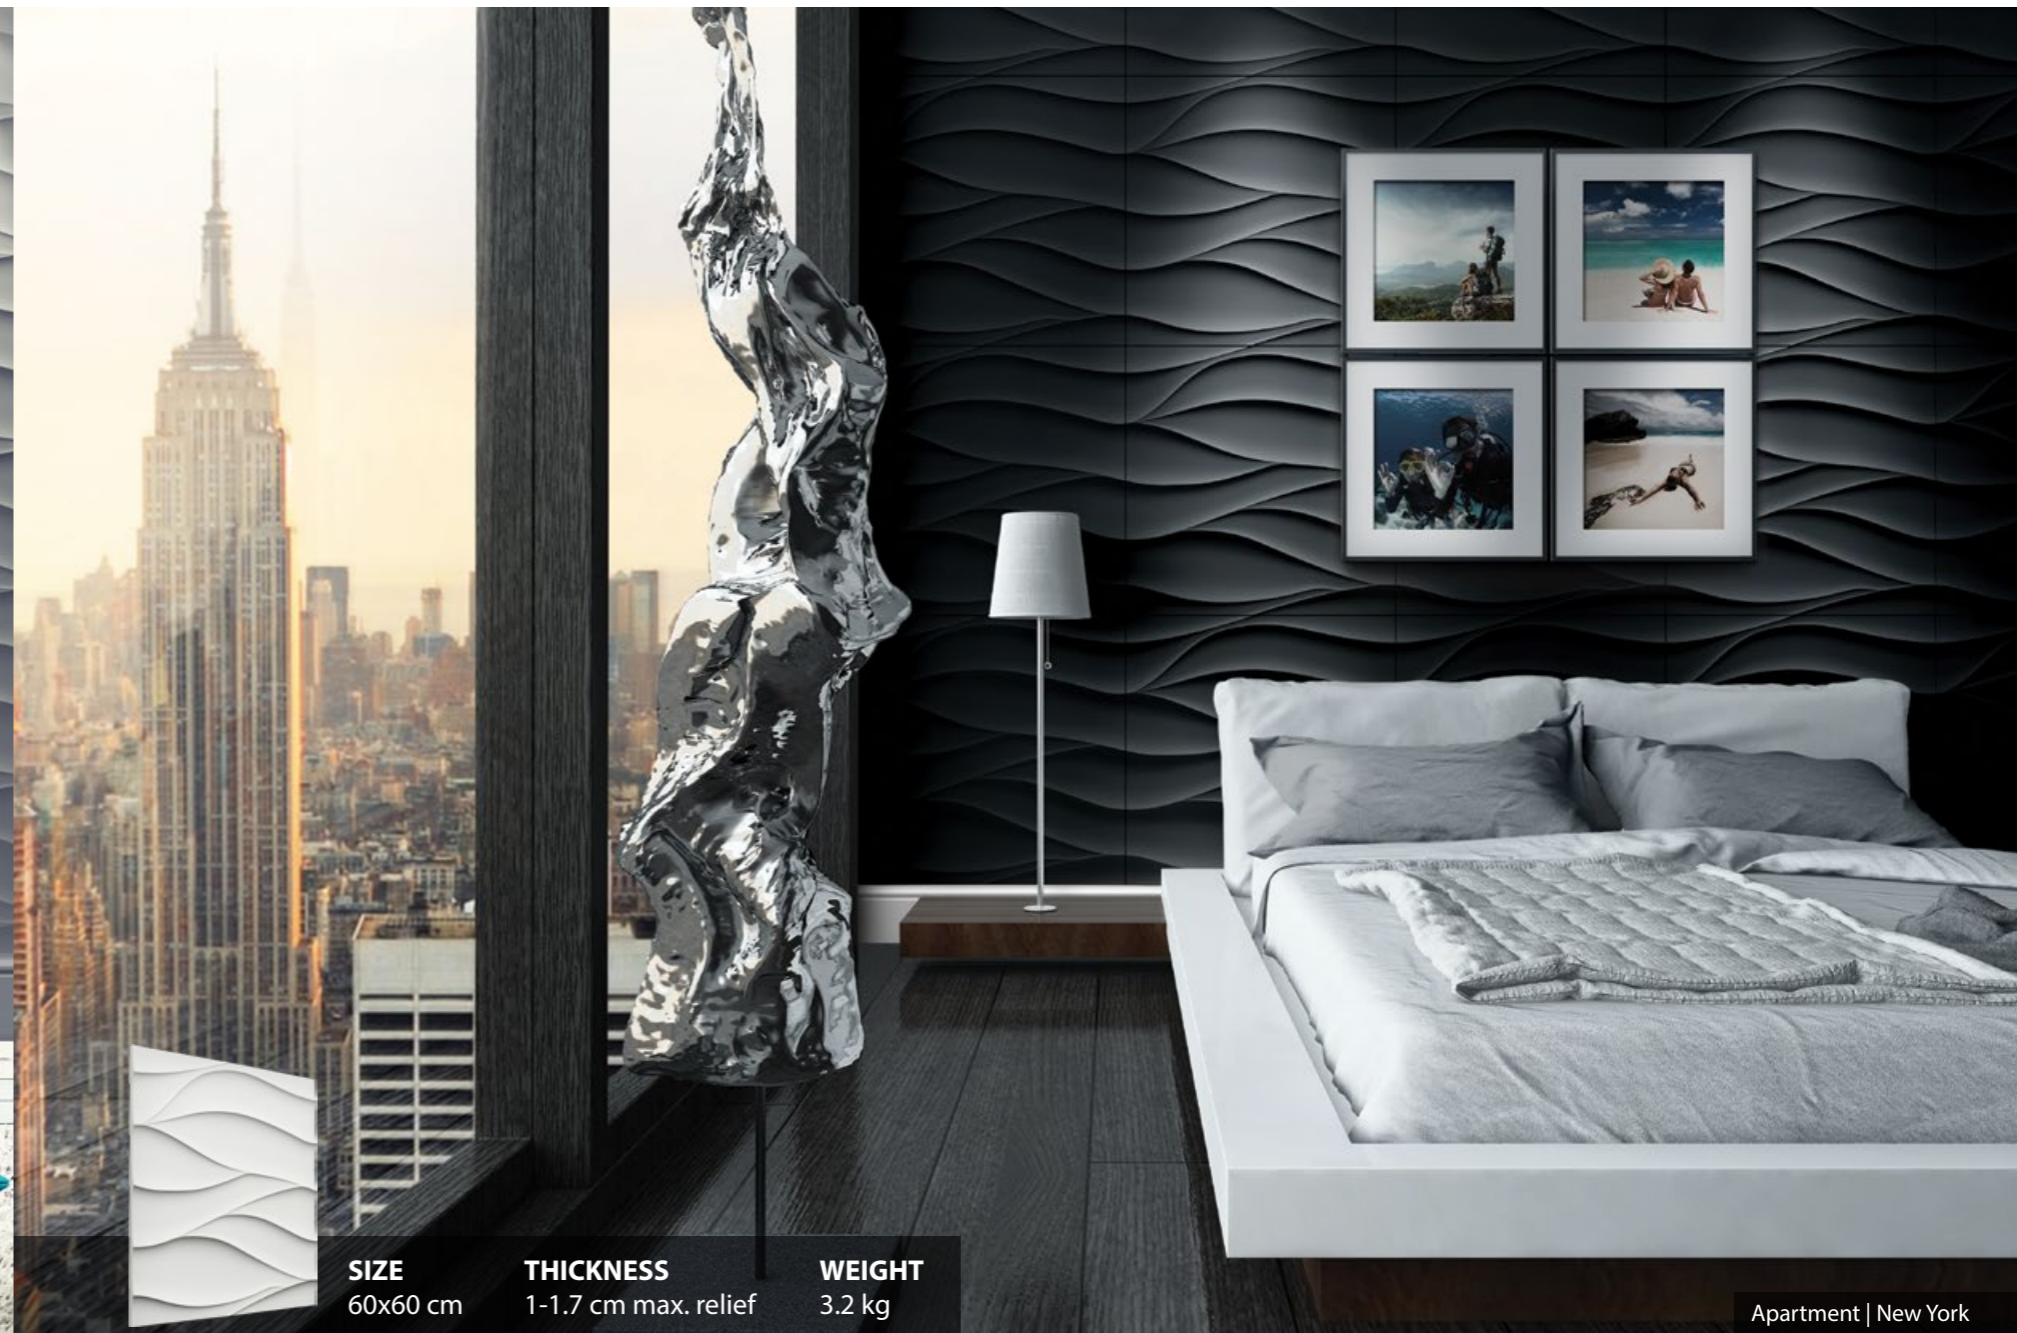

**WEIGHT**  
8.3 kg

**SIZE**  
60x60 cm

**THICKNESS**  
1-2 cm max. relief

**WEIGHT**  
5 kg

**SIZE**  
60x60 cm

**THICKNESS**  
1-2 cm max. relief

**WEIGHT**  
5.1 kg

Private Apartment | Toronto