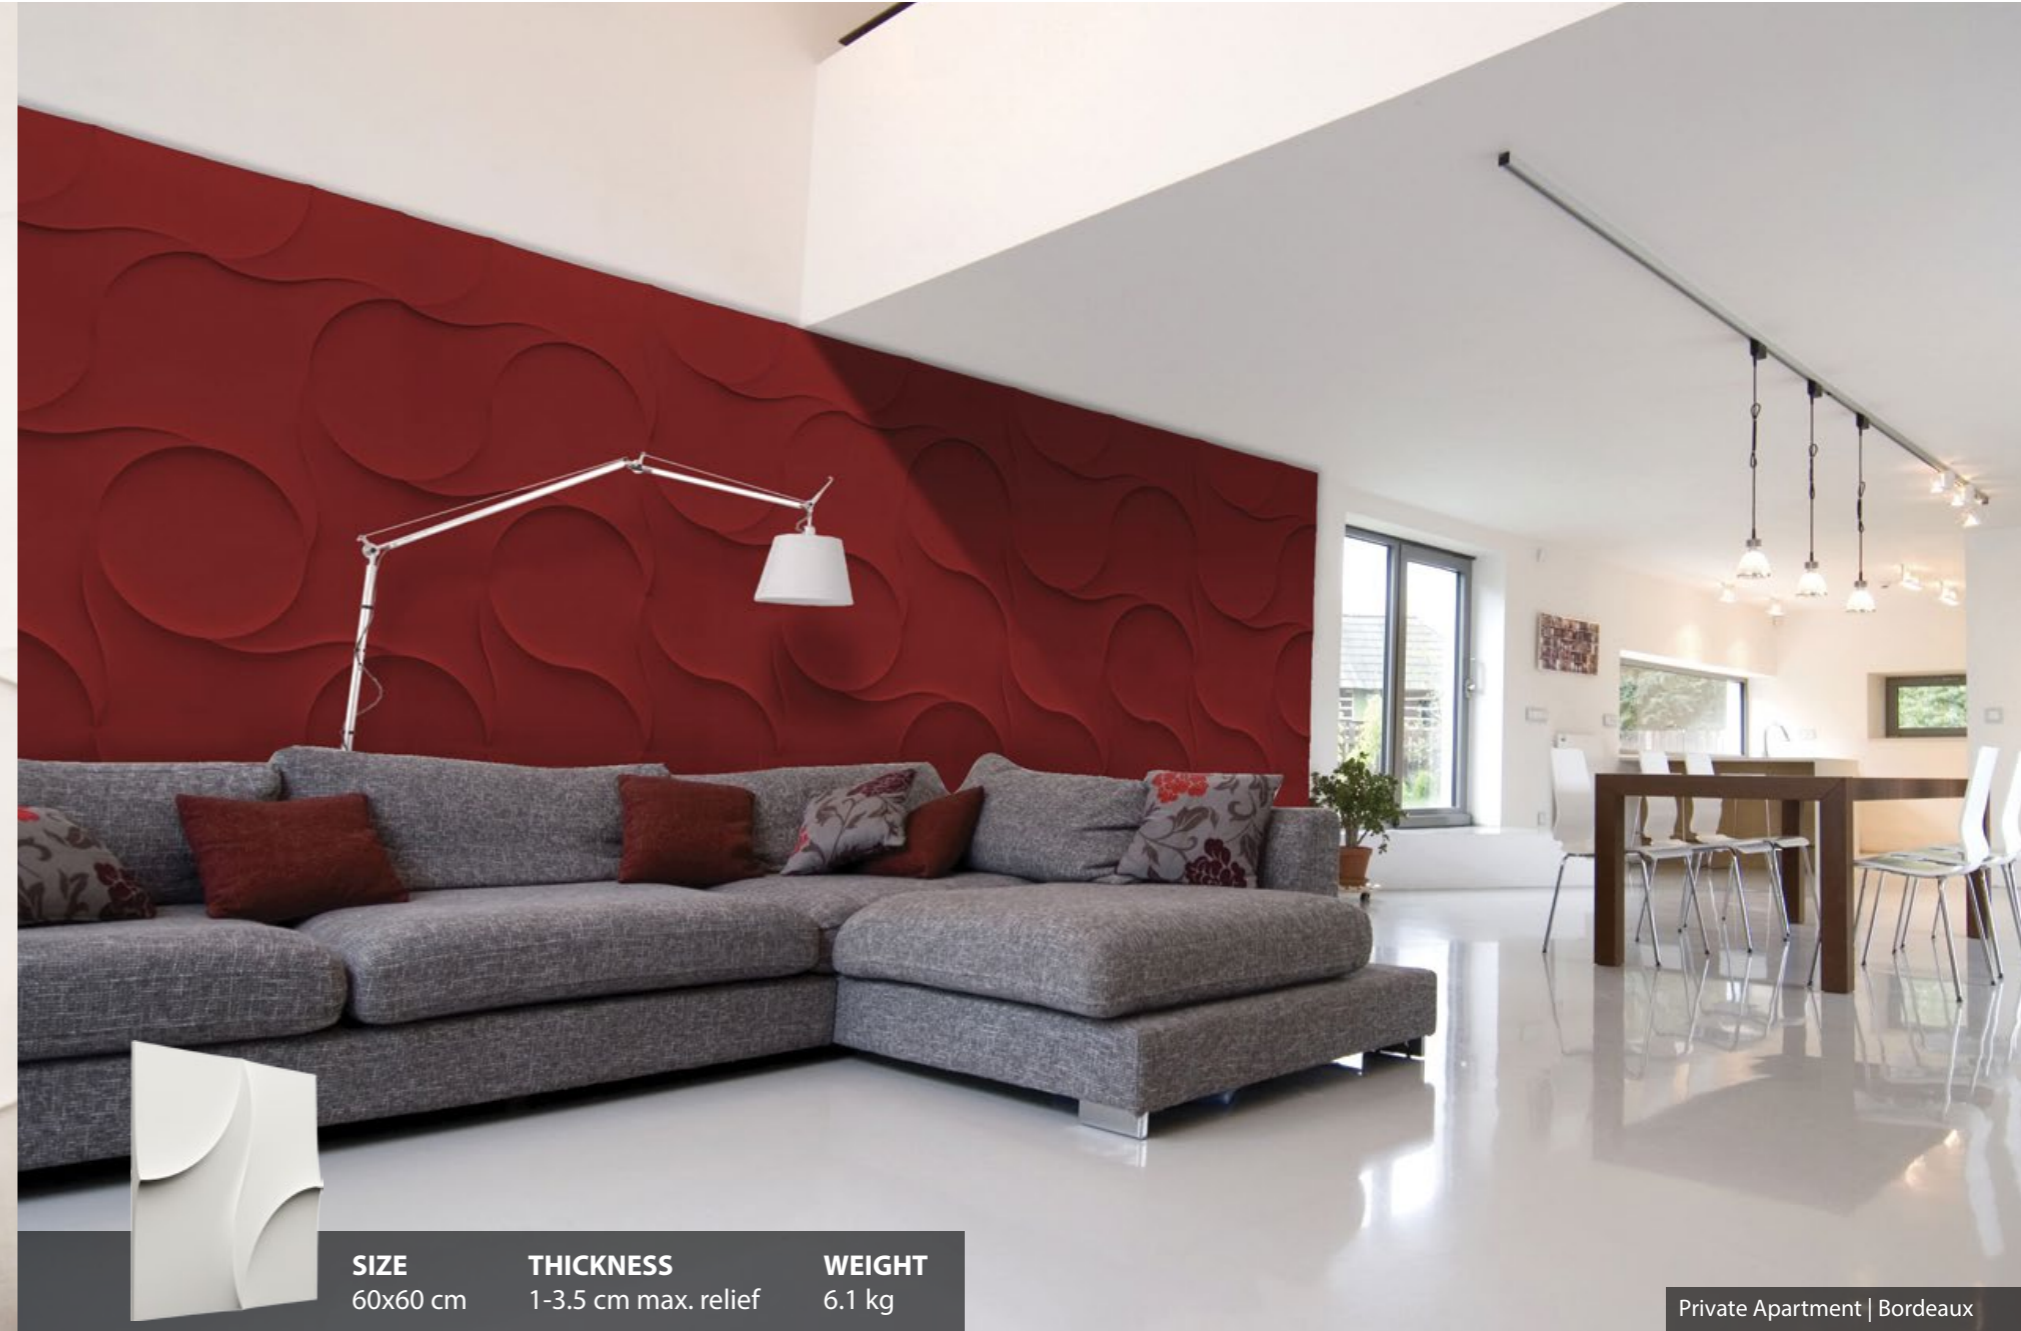

SIZE	THICKNESS	WEIGHT
60x60 cm	1-3.5 cm max. relief	6.1 kg