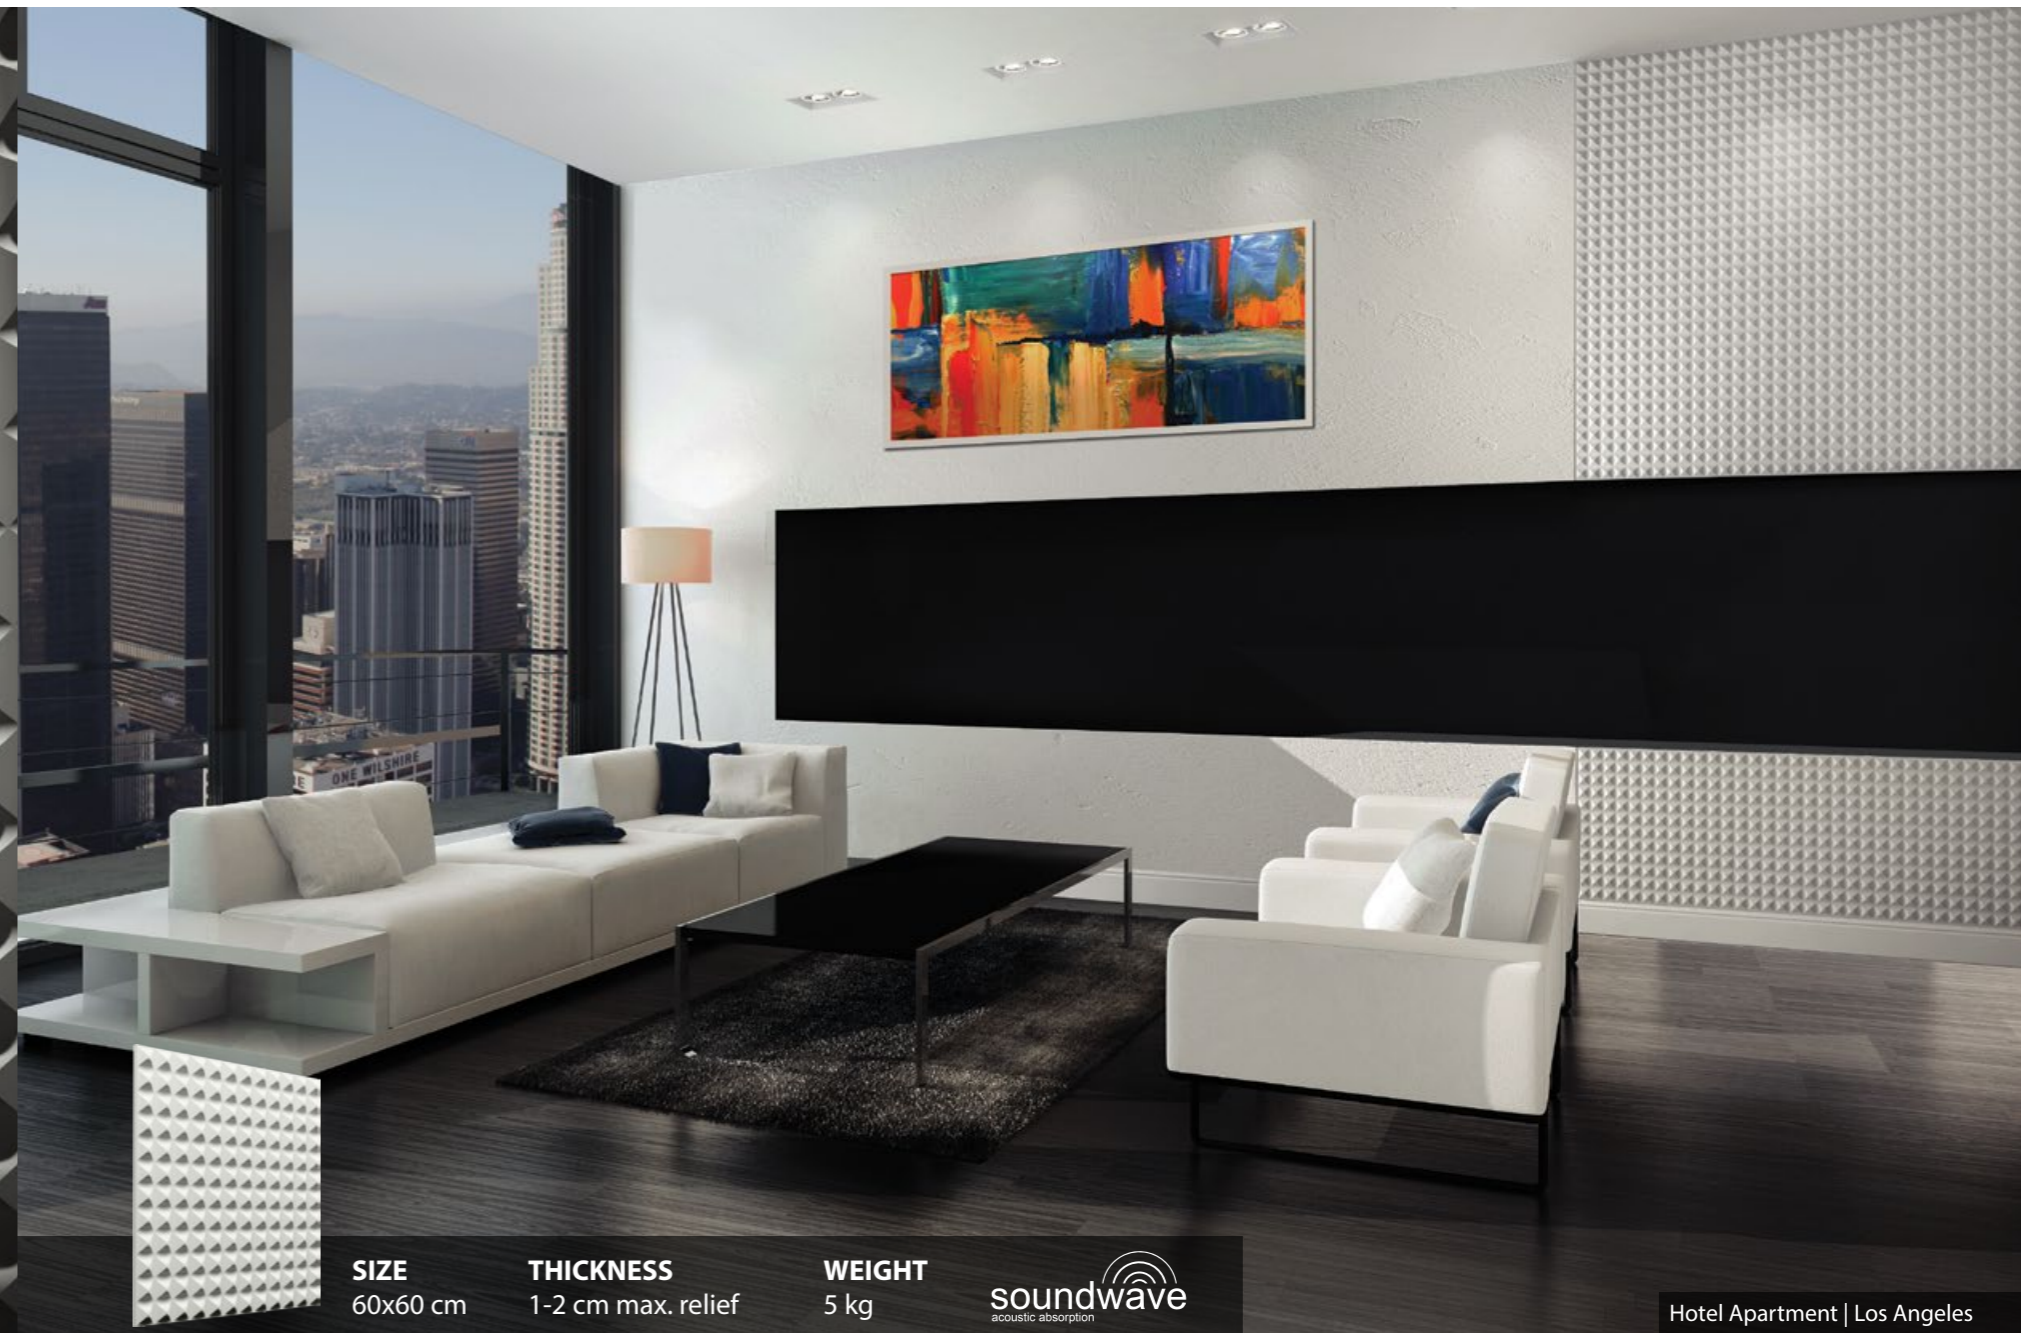

SIZE
60x60 cm

THICKNESS
1-2 cm max. relief

WEIGHT
5 kg