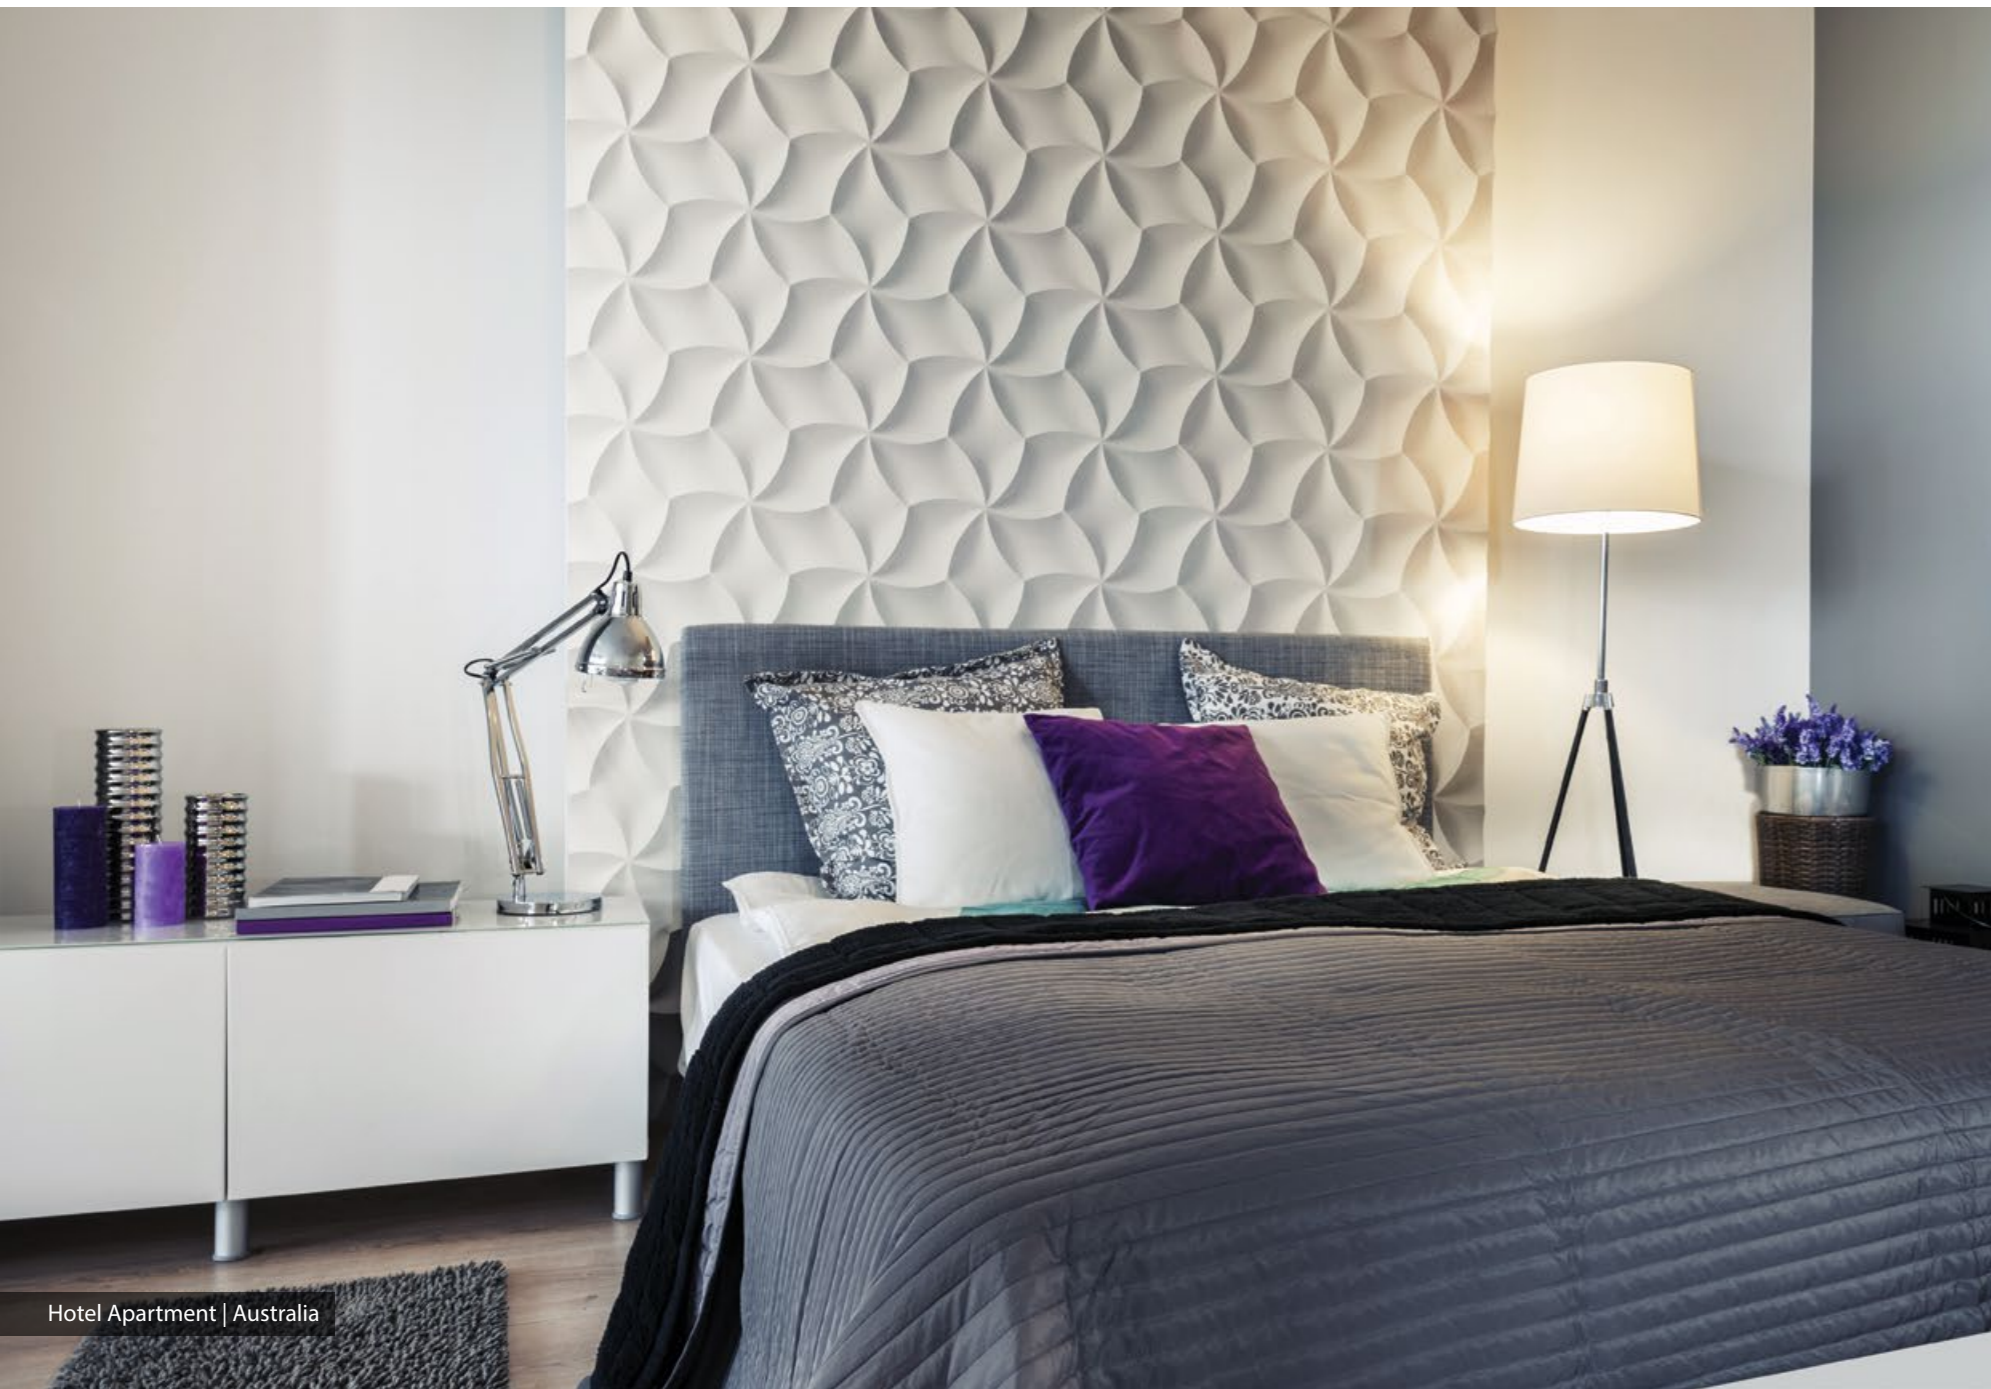

**SIZE**  
57x100 cm

**THICKNESS**  
0.5-2.8 cm max. relief

**WEIGHT**  
8 kg

**SIZE**  
60x60 cm

**THICKNESS**  
1-2.6 cm max. relief

**WEIGHT**  
6.7 kg

Private Apartment | Warsaw

Martin's Luxury Apartments | New York