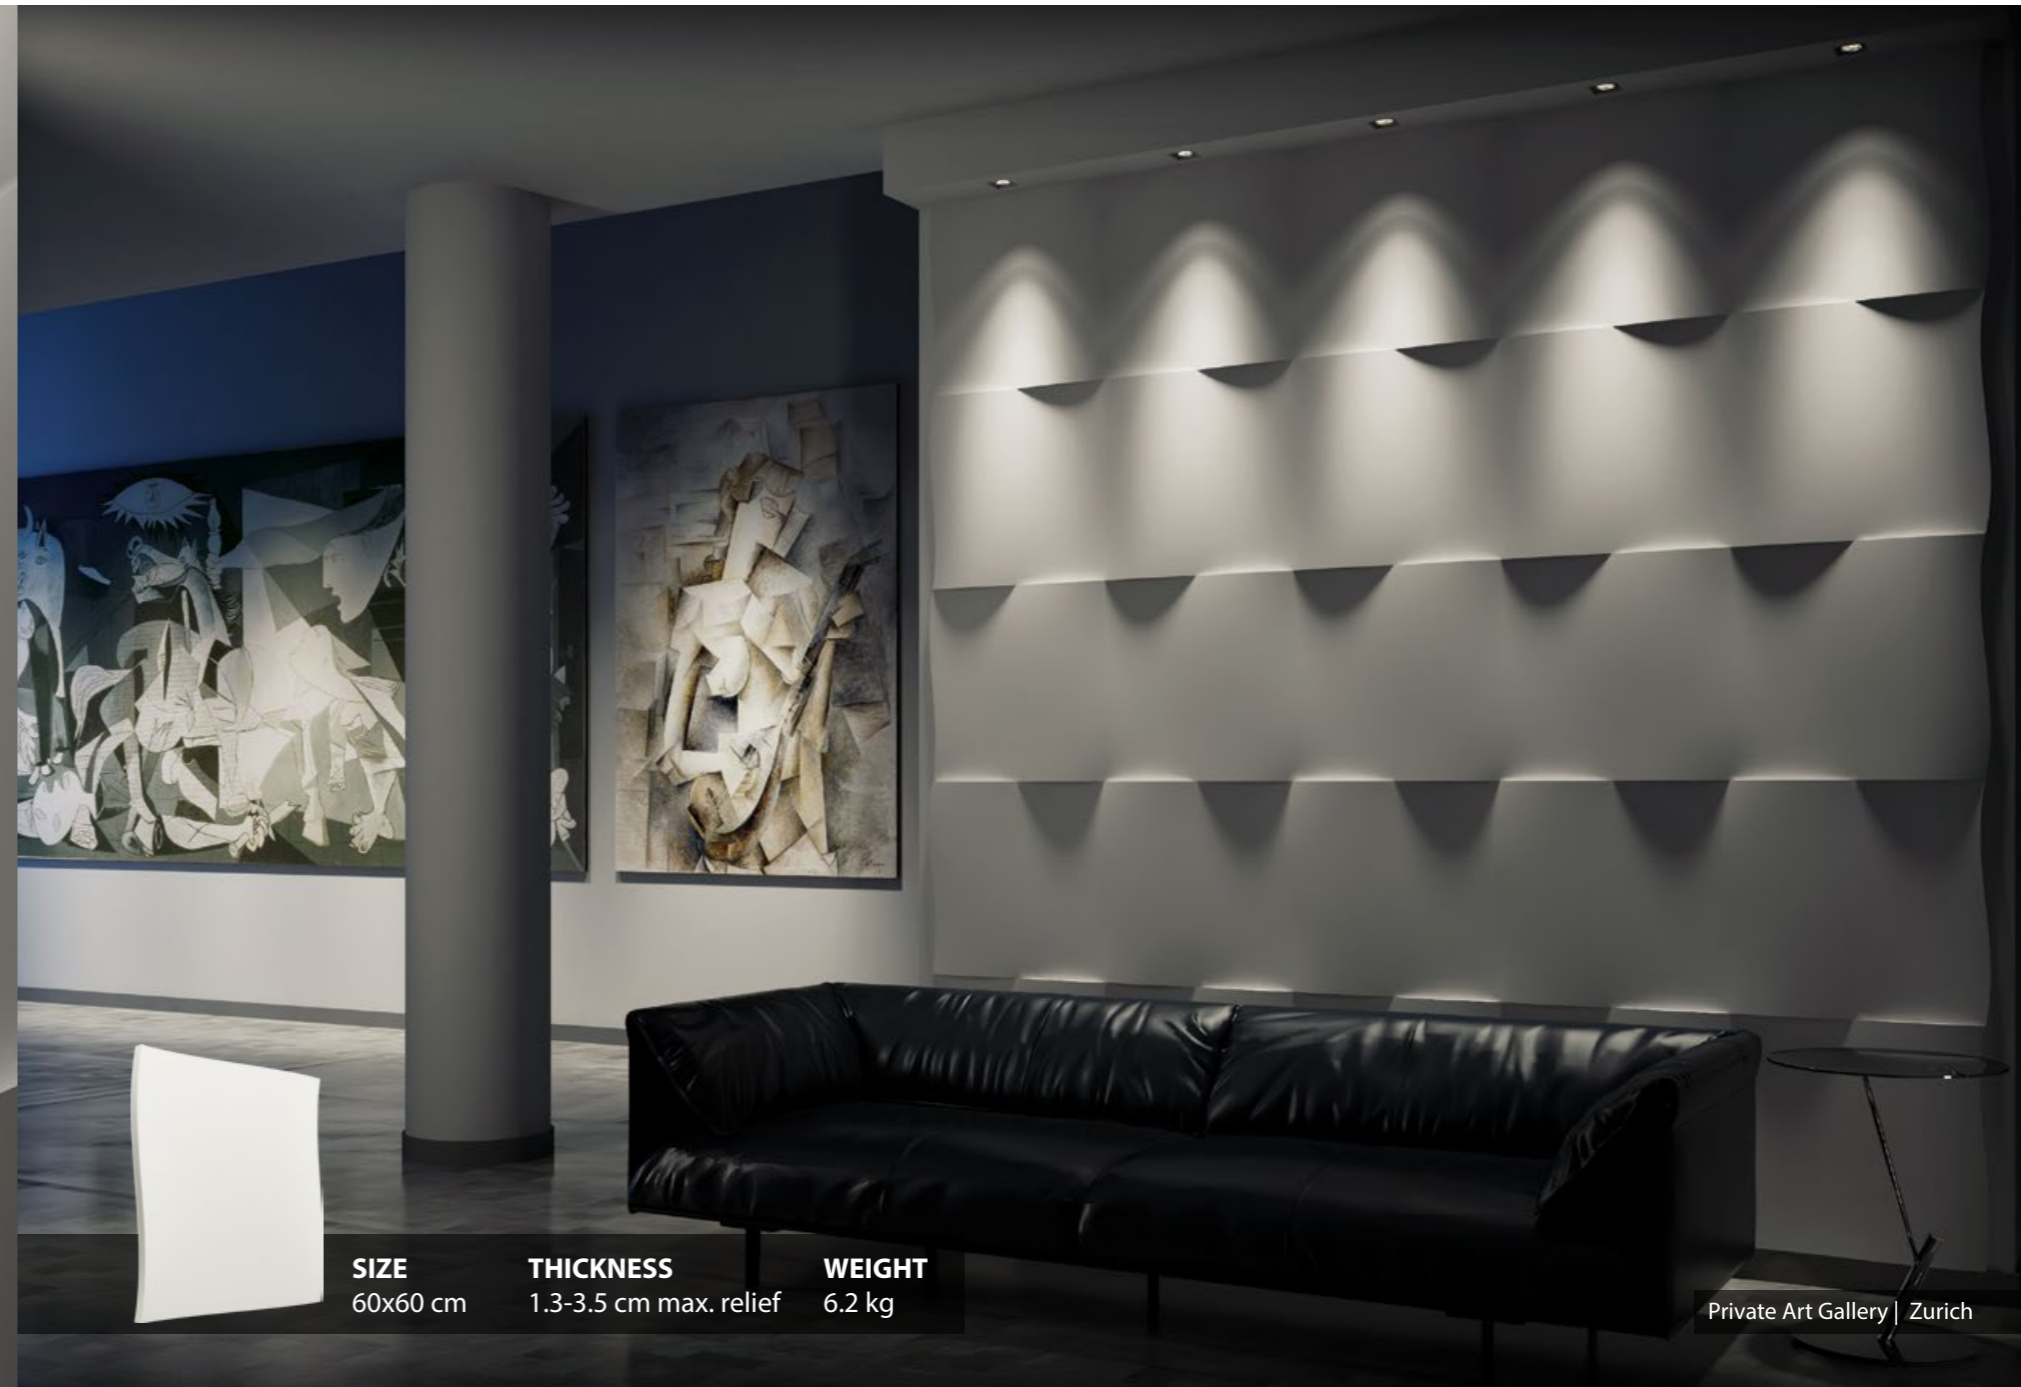

SIZE
60x60 cm

THICKNESS
1.3-3.5 cm max. relief

WEIGHT
6.2 kg