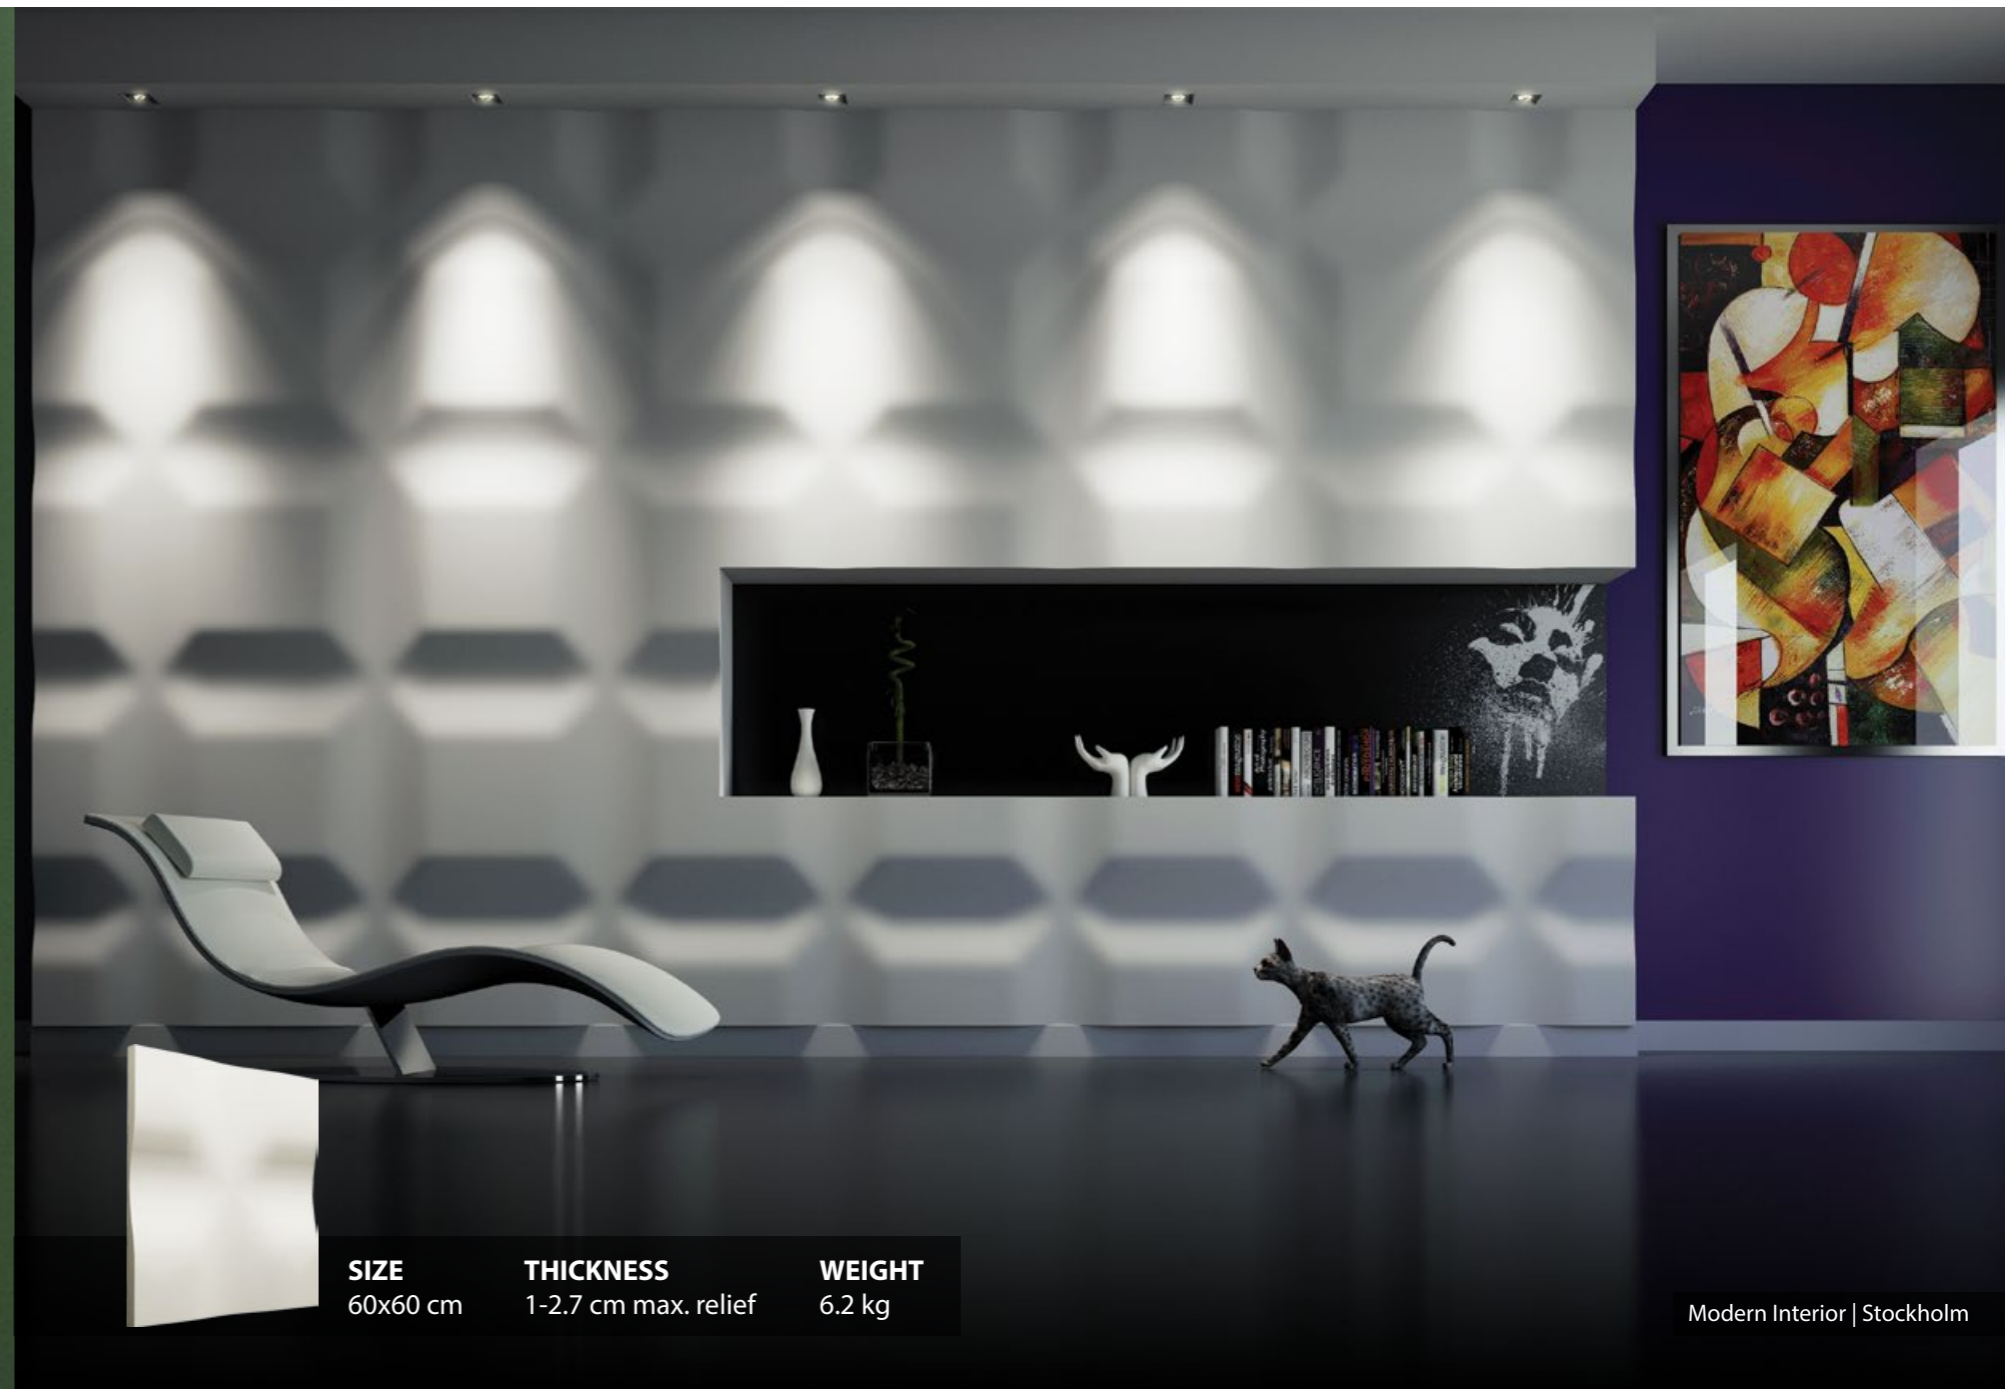

**WEIGHT**  
6.3 kg

<b>SIZE</b>	<b>THICKNESS</b>	<b>WEIGHT</b>
60x60 cm	1.6-3 cm max. relief	7.4 kg

Conference Room | Singapore

<b>SIZE</b>	<b>THICKNESS</b>	<b>WEIGHT</b>
60x60 cm	1-2.7 cm max. relief	6.2 kg