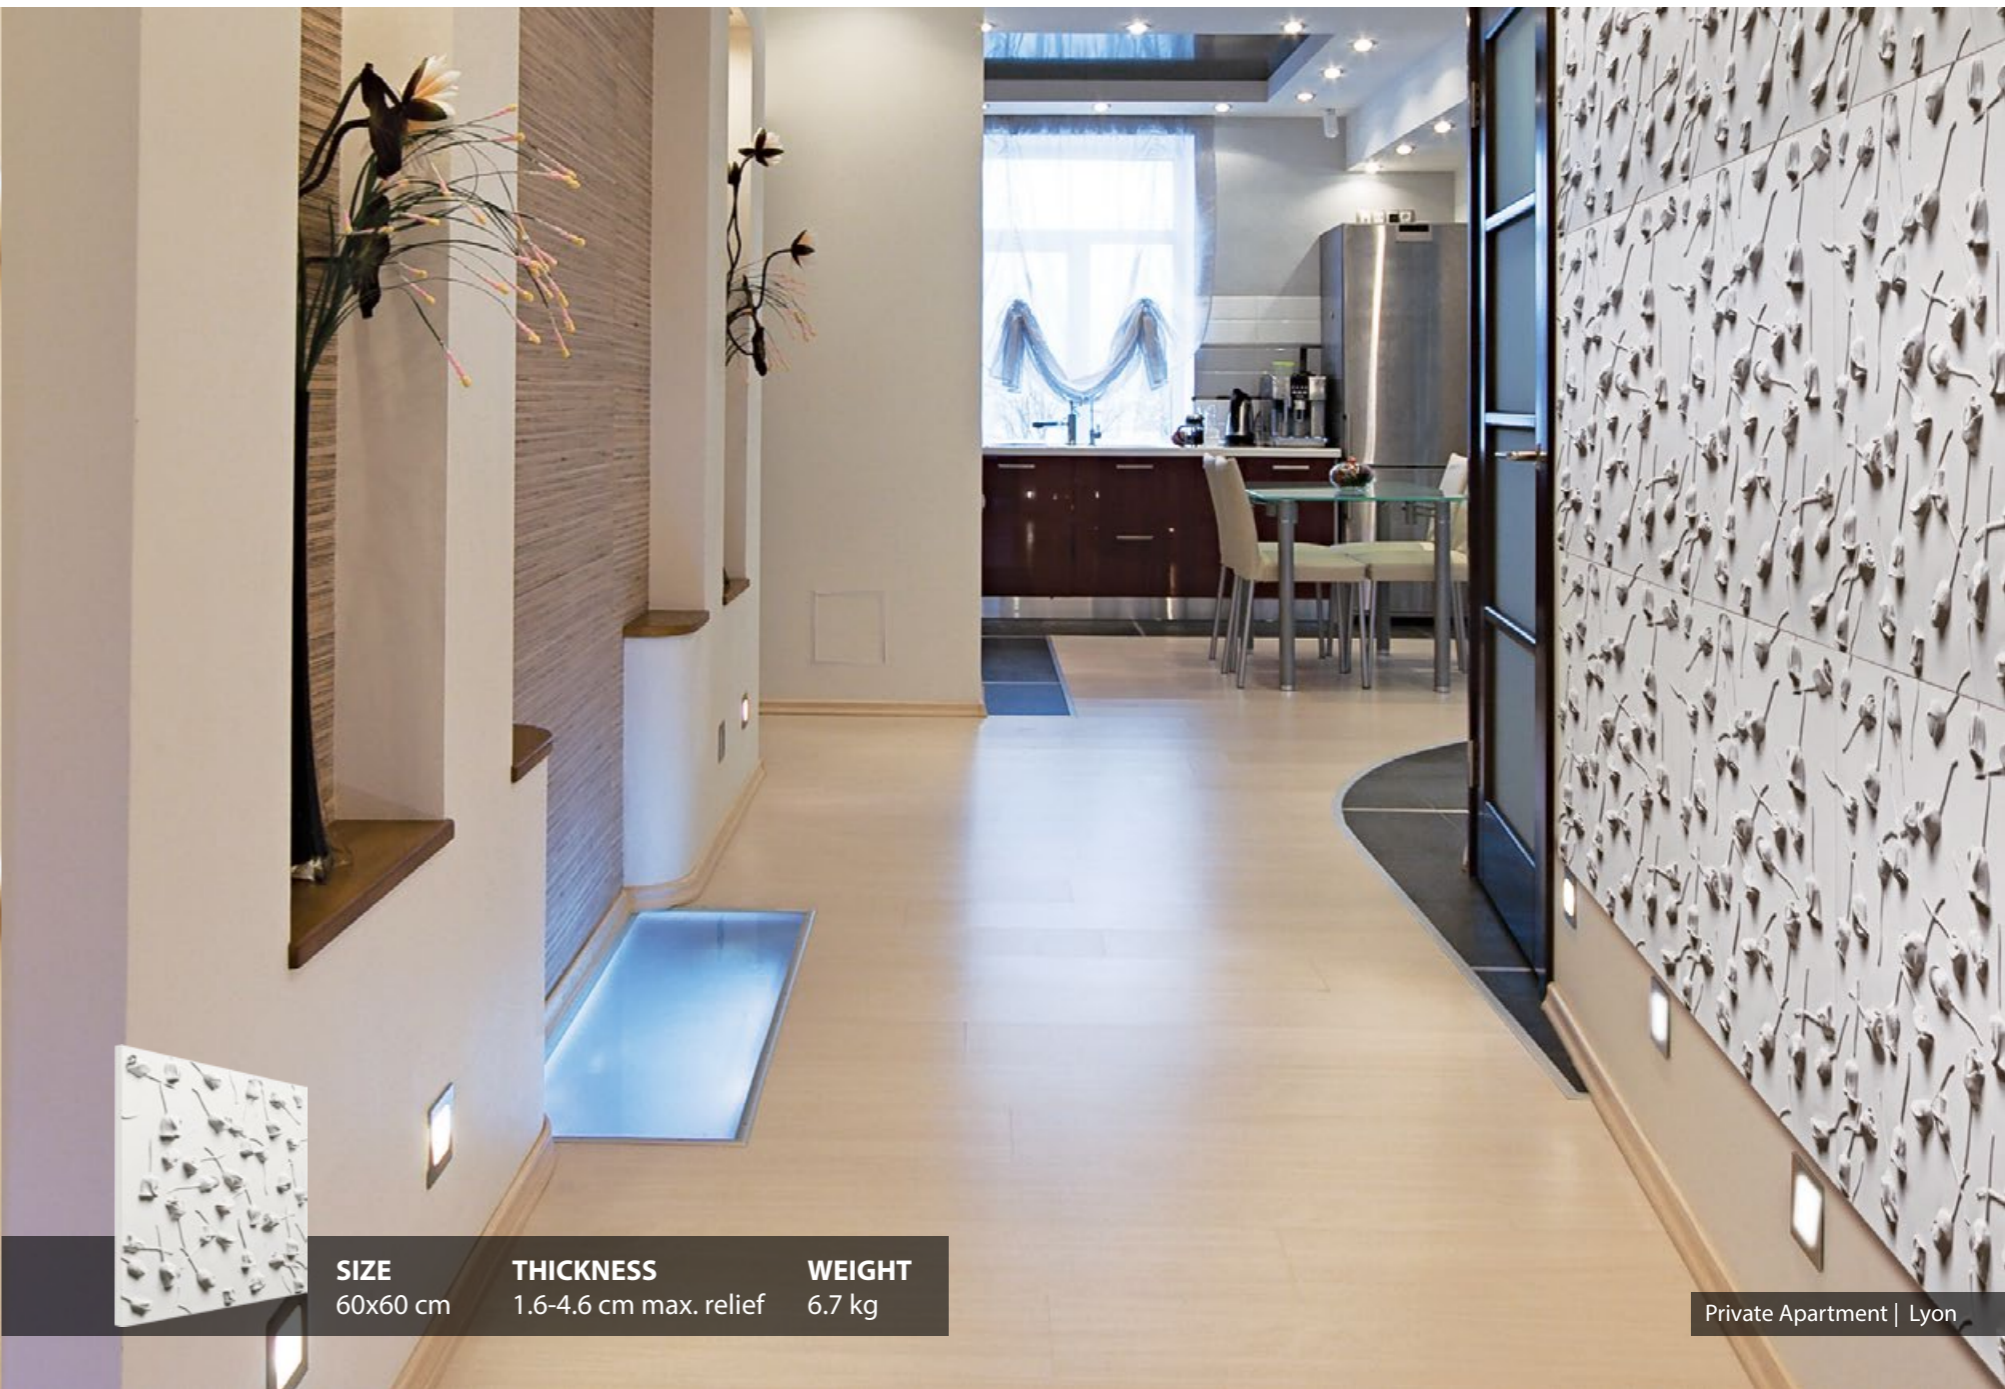

SIZE
60x60 cm

THICKNESS
1.6-4.6 cm max. relief

WEIGHT
6.7 kg