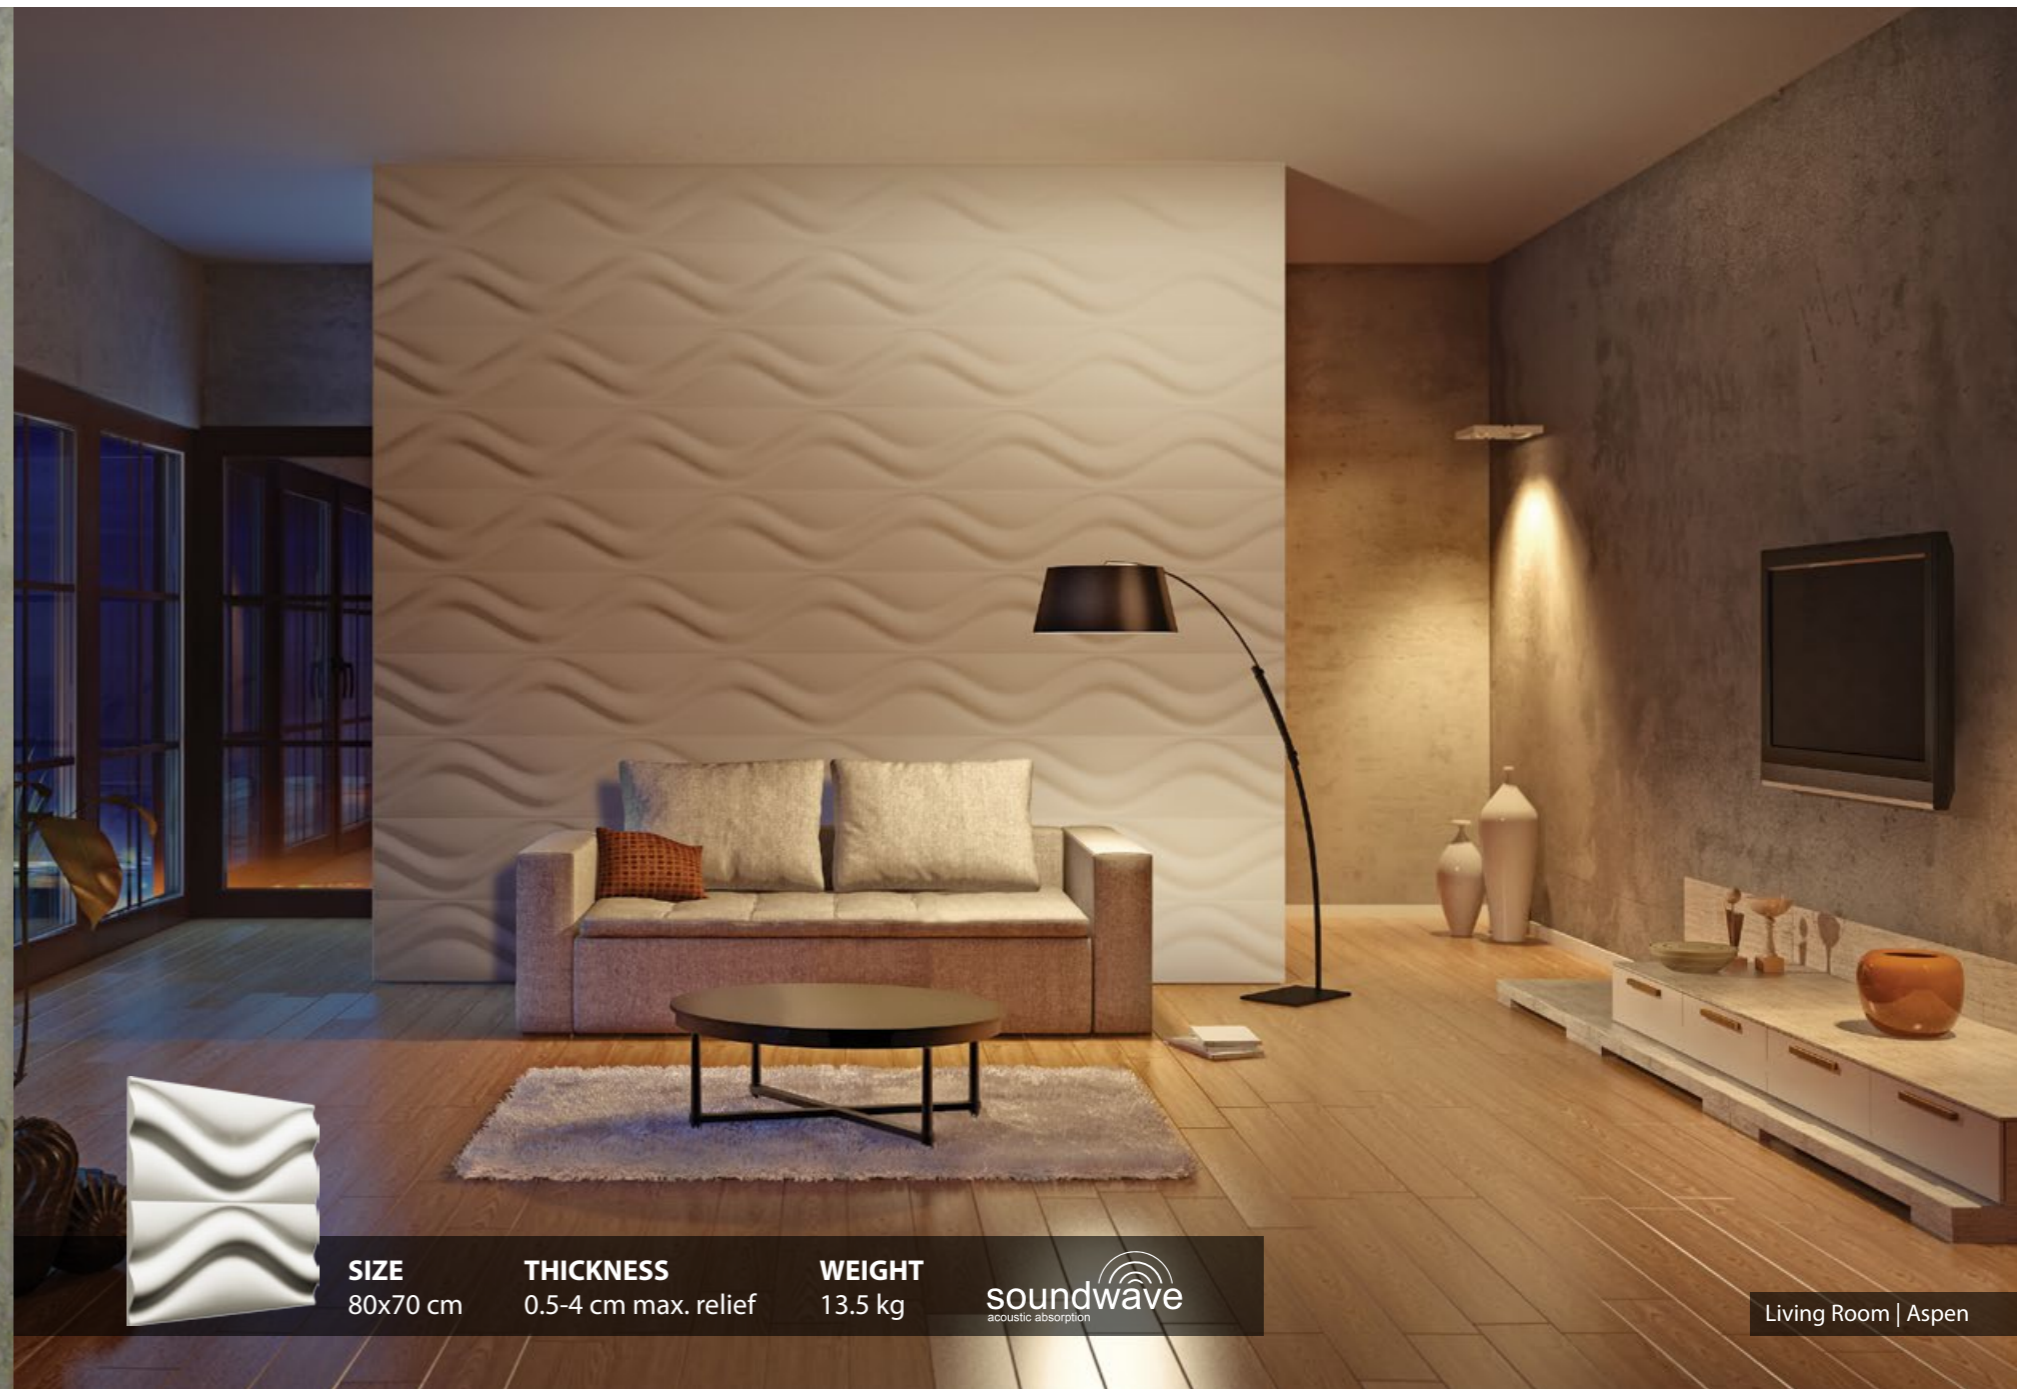

SIZE
80x70 cm

THICKNESS
0.5-4 cm max. relief

WEIGHT
13.5 kg