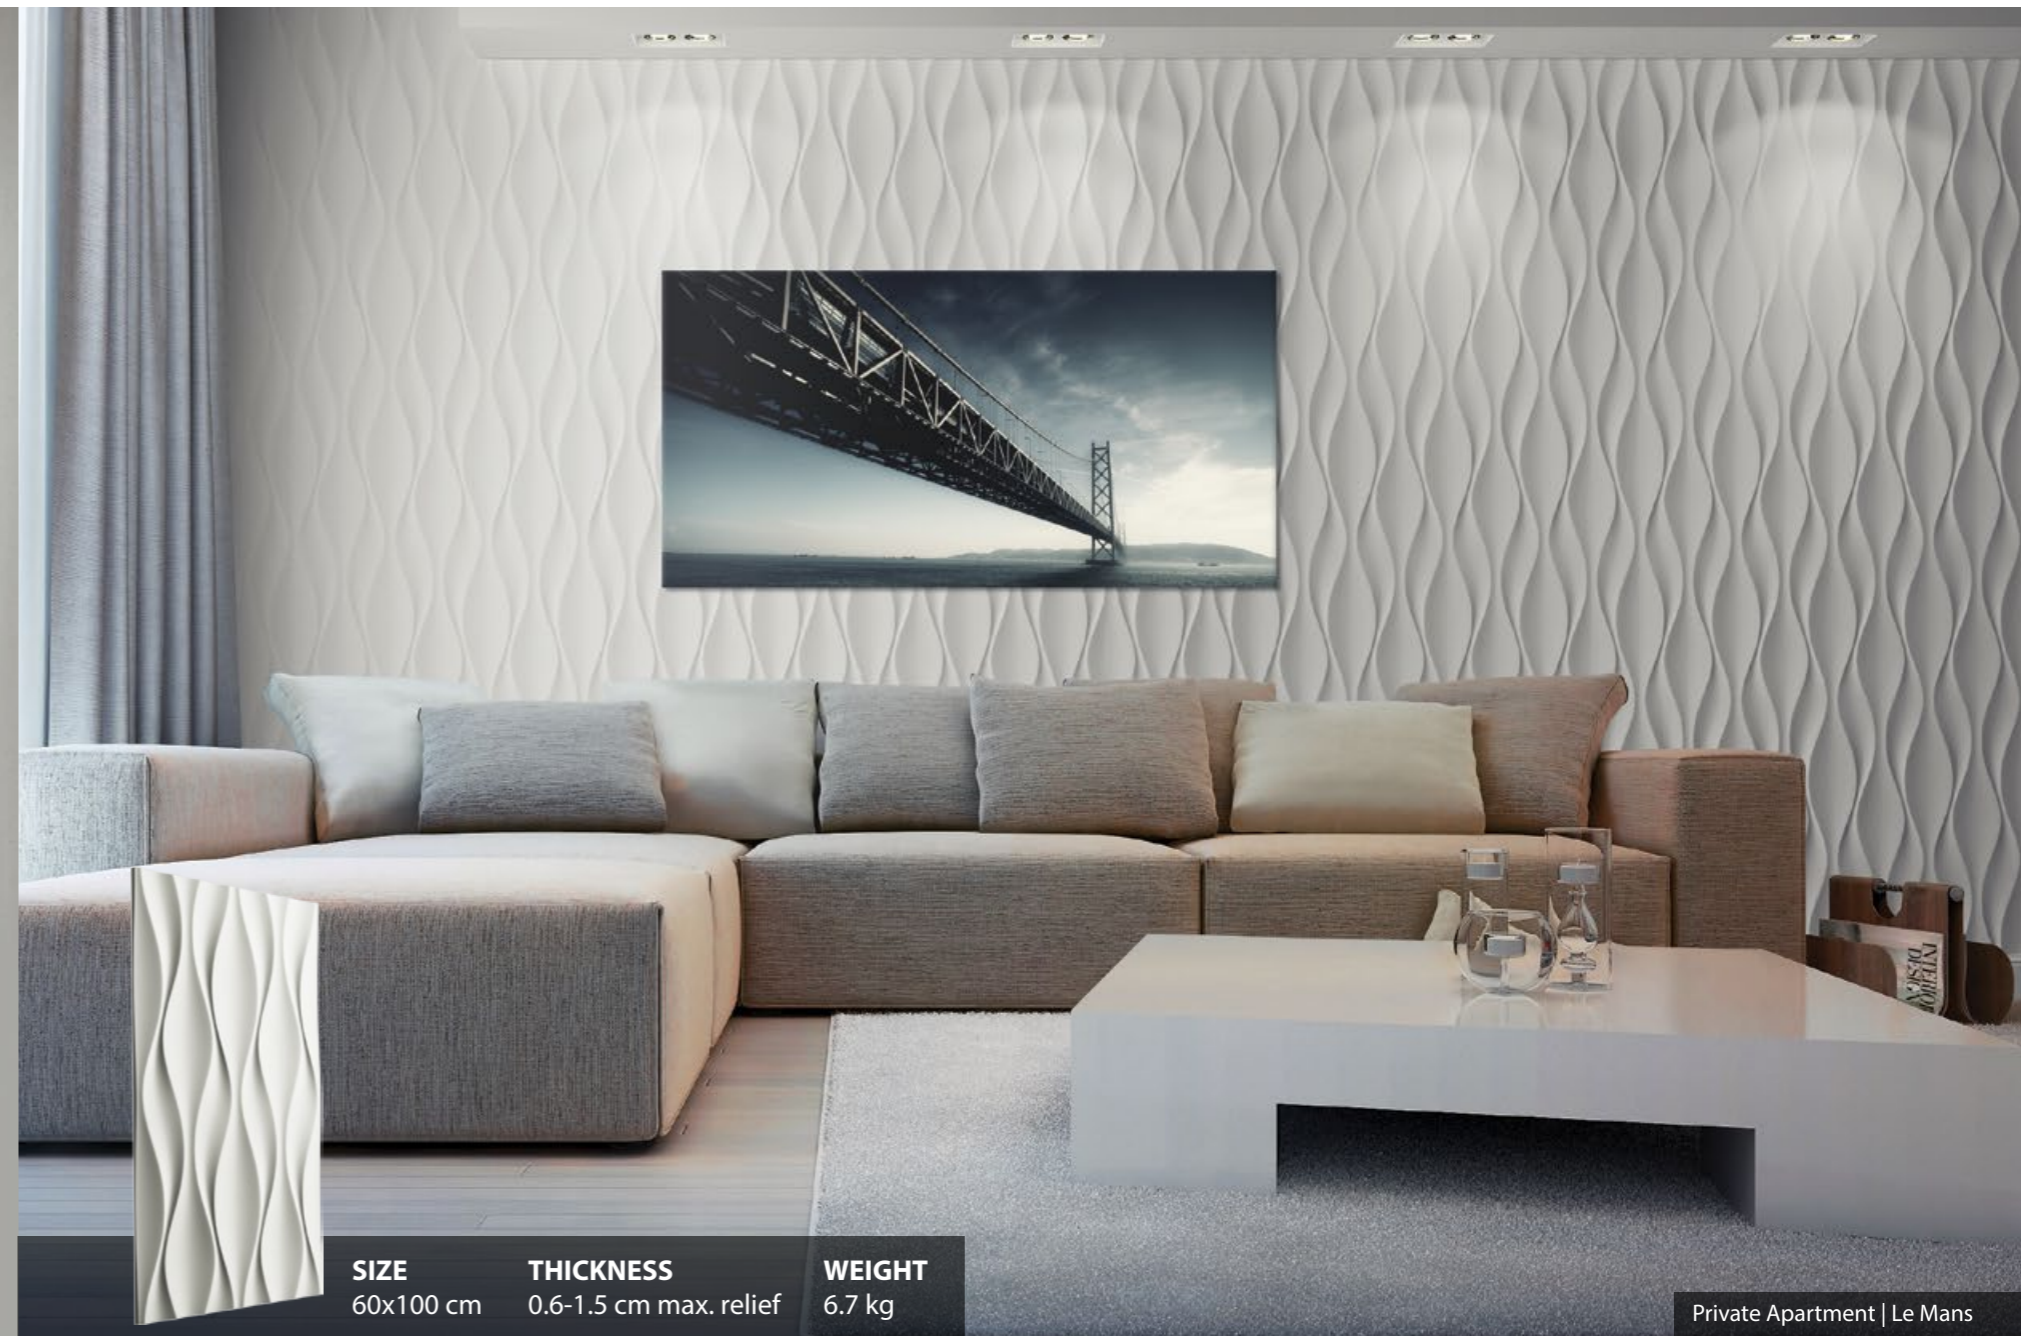

<b>SIZE</b>	<b>THICKNESS</b>	<b>WEIGHT</b>
60x60 cm	1-1.7 cm max. relief	3.2 kg

Apartment | New York

<b>SIZE</b>	<b>THICKNESS</b>	<b>WEIGHT</b>
60x60 cm	1-3.5 cm max. relief	6.1 kg

<b>SIZE</b>	<b>THICKNESS</b>	<b>WEIGHT</b>
60x100 cm	0.6-1.5 cm max. relief	6.7 kg