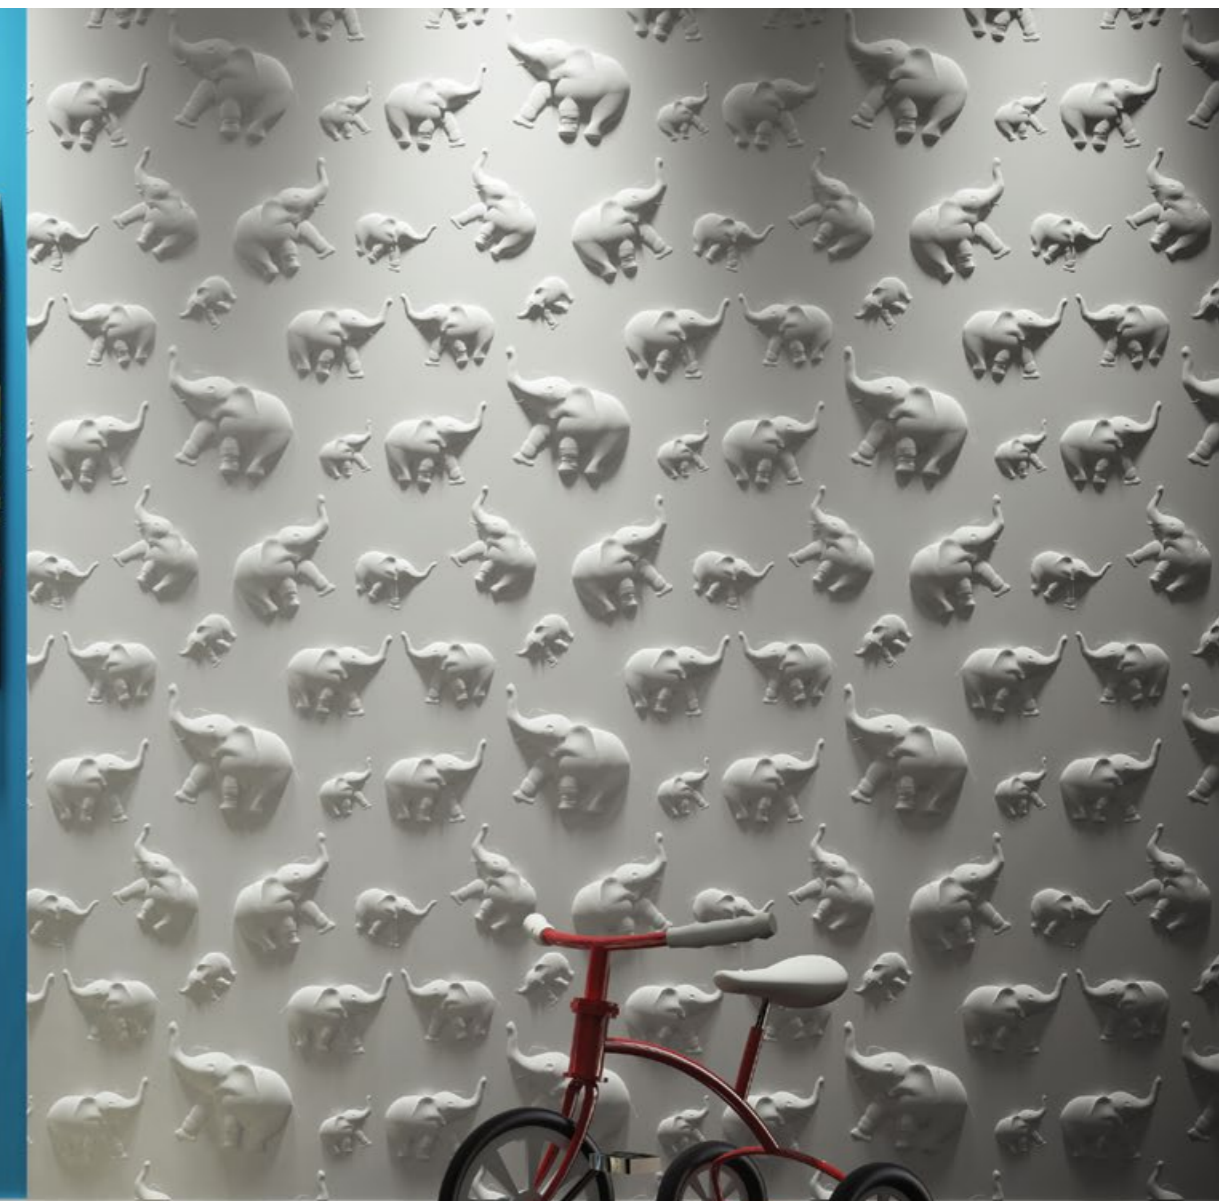

SIZE 60x60 cm	THICKNESS 1-2 cm max. relief	WEIGHT 4.2 kg