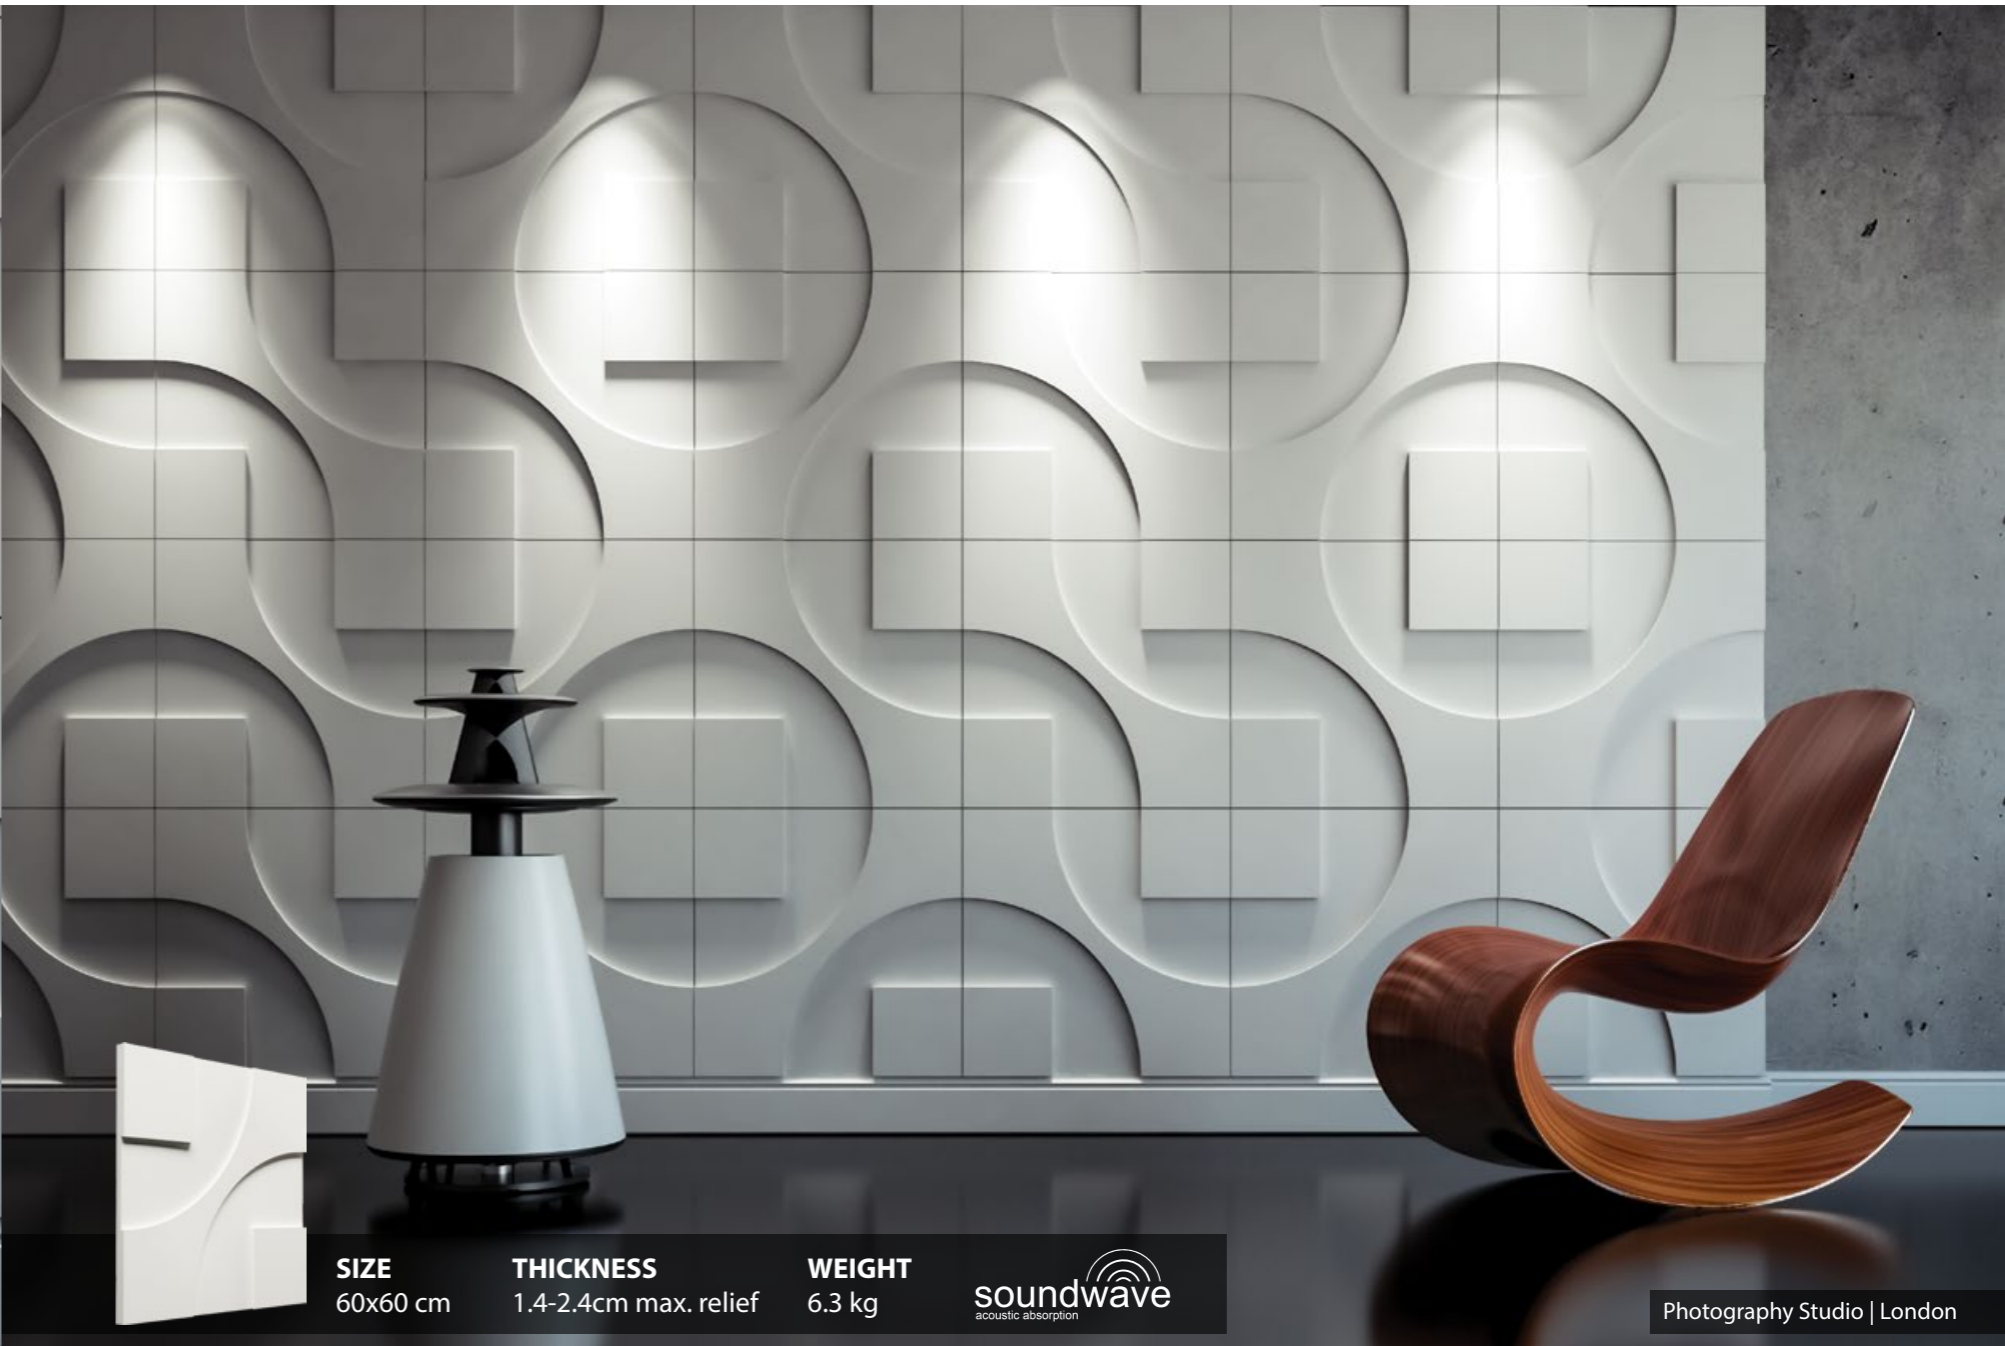

SIZE
60x60 cm

THICKNESS
1.4-2.4cm max. relief

WEIGHT
6.3 kg