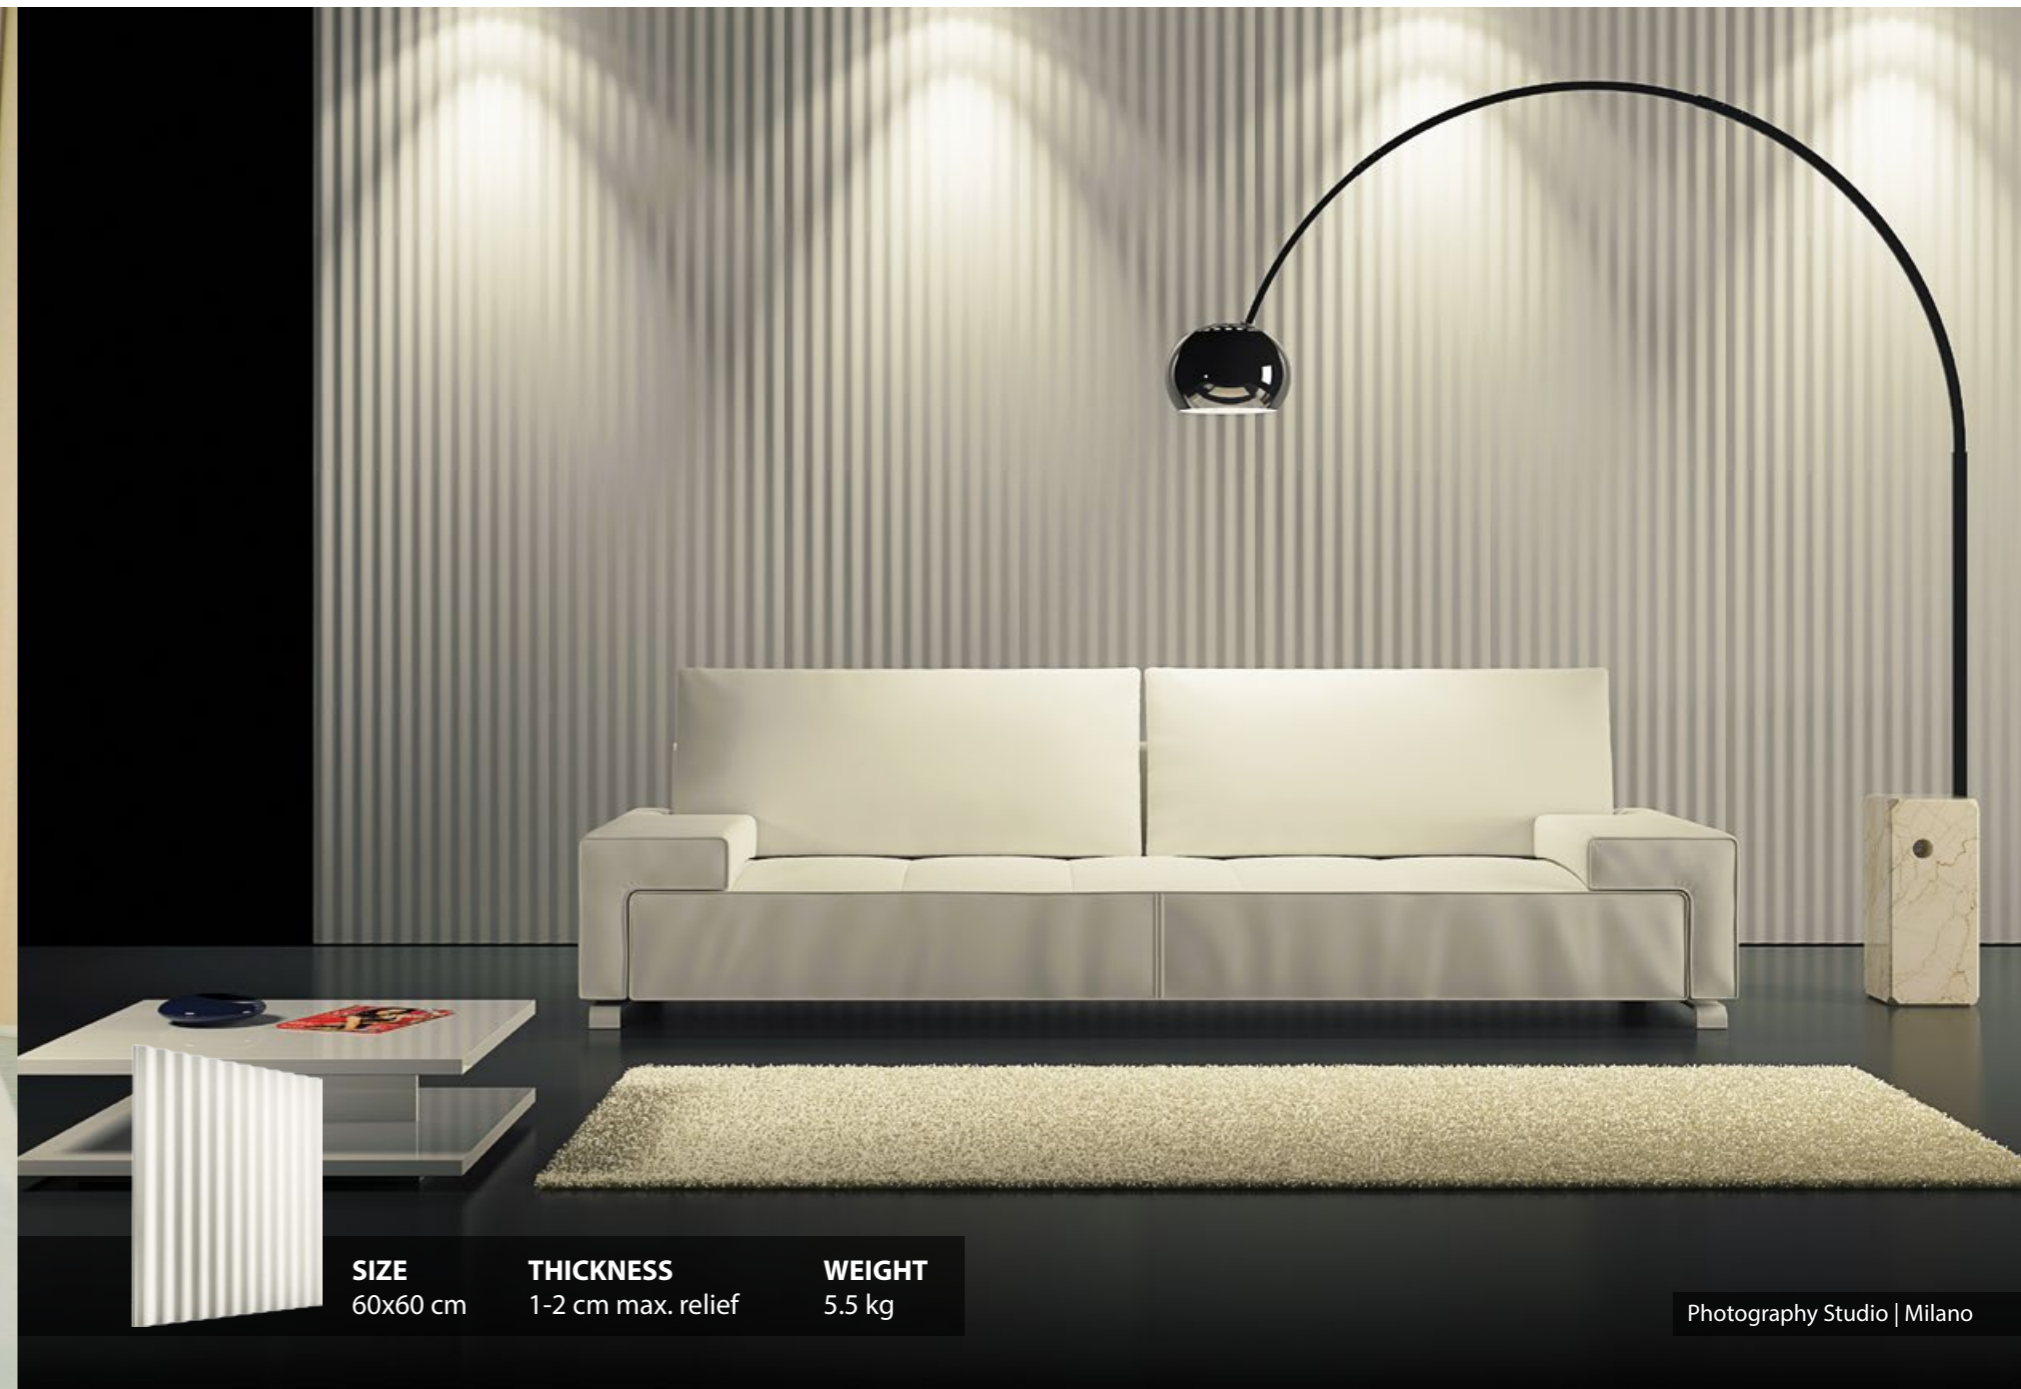

SIZE
60x60 cm

THICKNESS
1-2 cm max. relief

WEIGHT
5.5 kg