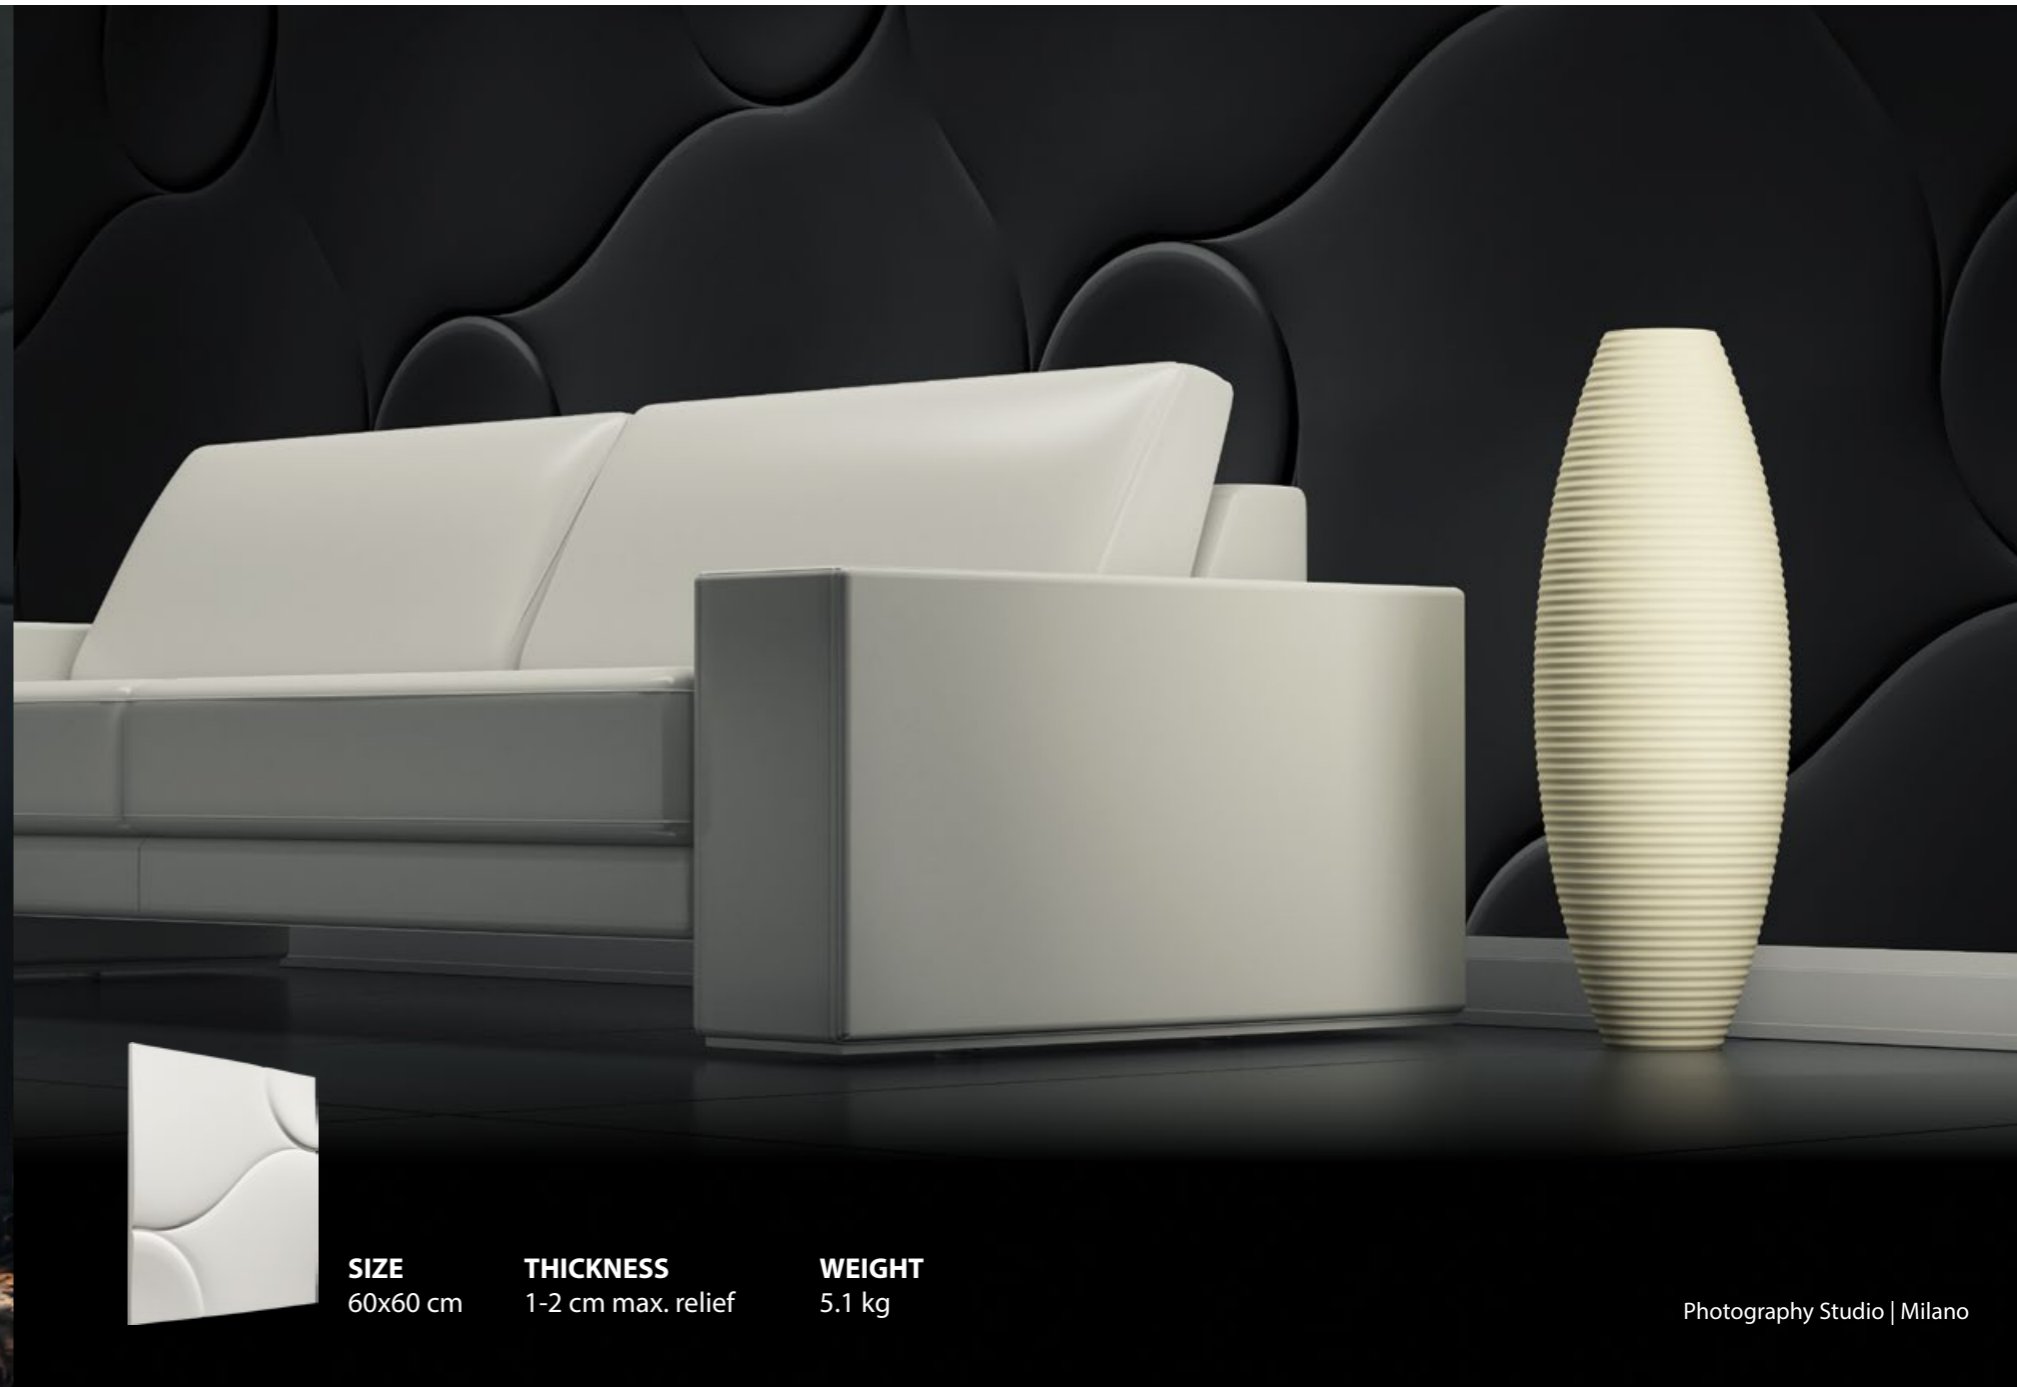

**WEIGHT**  
8.3 kg

**SIZE**  
60x60 cm

**THICKNESS**  
1-2 cm max. relief

**WEIGHT**  
5 kg

**SIZE**  
60x60 cm

**THICKNESS**  
1-2 cm max. relief

**WEIGHT**  
5.1 kg

Private Apartment | Toronto