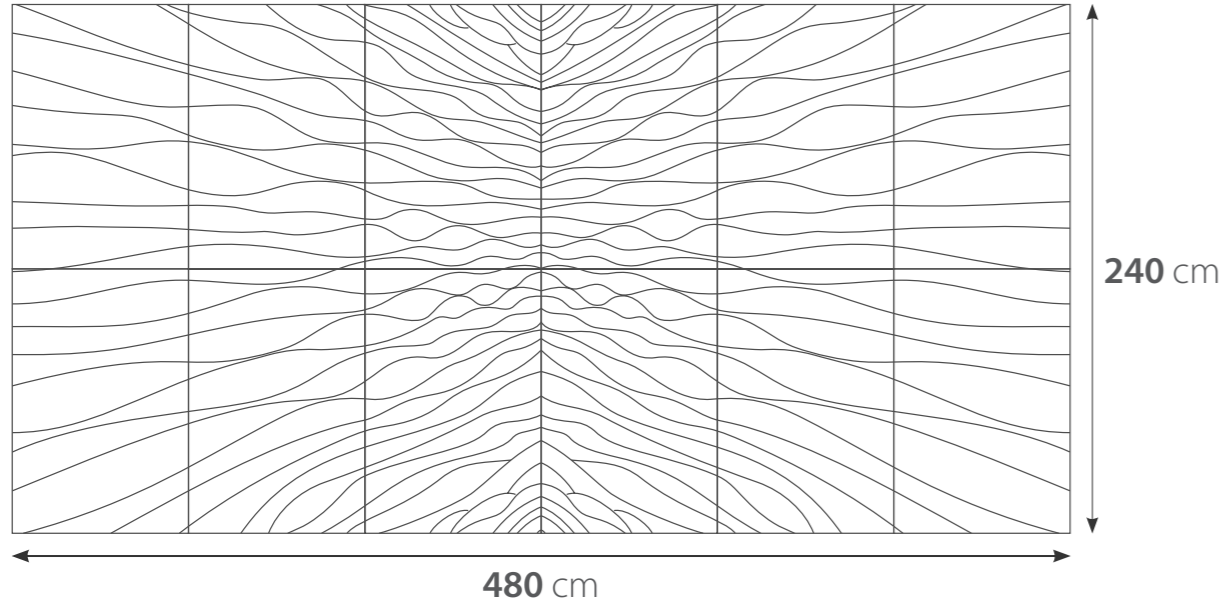

Genuine product with certificate of authenticity