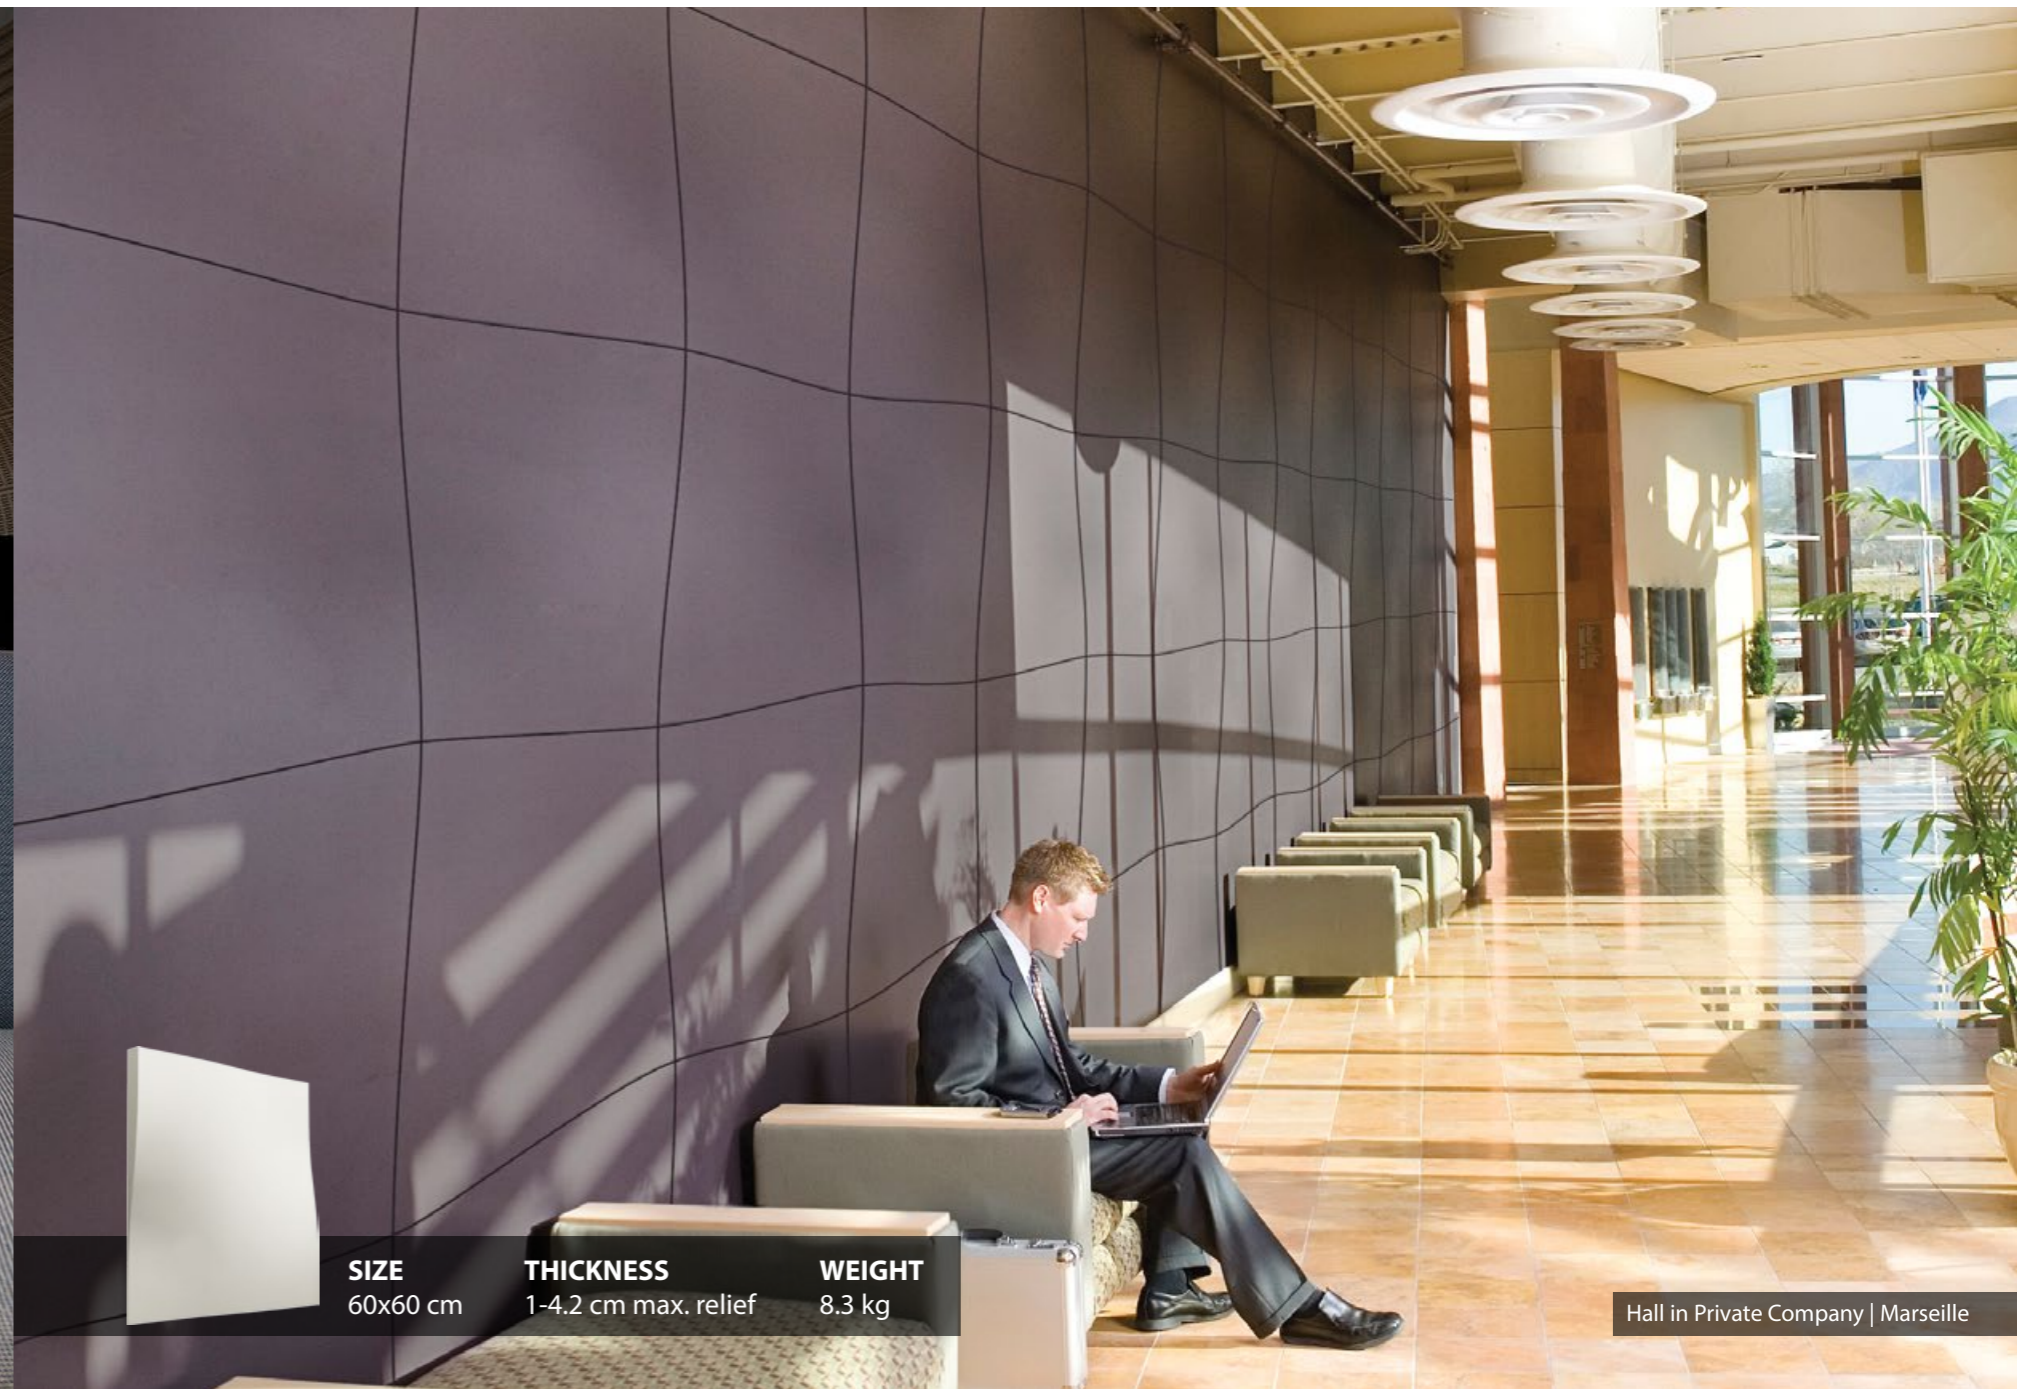

Apartment | Warsaw

**SIZE**  
80x70 cm

**THICKNESS**  
0.5-4 cm max. relief

**WEIGHT**  
13.5 kg

Poznan Lawica Airport

Hall in Private Company | Marseille

**SIZE**  
60x60 cm

**THICKNESS**  
1-4.2 cm max. relief